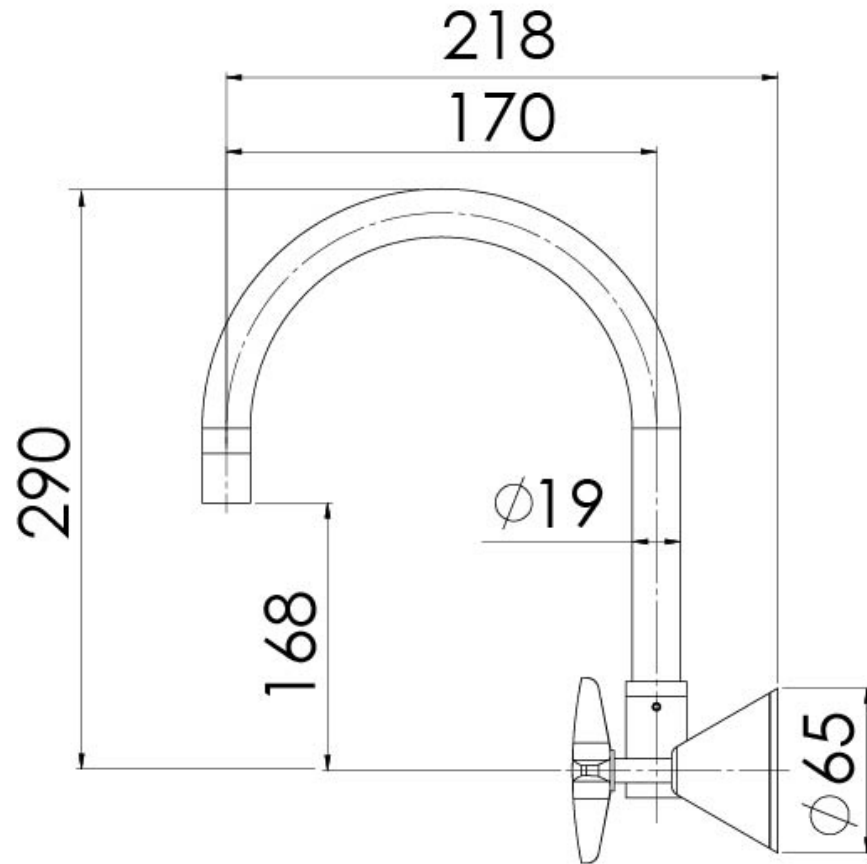

IVY

IVY WALL SINK SET

SPECIFICATIONS

AVAILABLE IN

632 CHR
Chrome

INFORMATION

Temperature Rating
1 - 75°C

Pressure Rating
150 - 500kPa

MAINTENANCE AND CARE:

- All surfaces should be cleaned with mild liquid detergent or soap and water.
- Do not use cream cleaners or citrus based cleaning products, as they are abrasive.
- Use of unsuitable cleaning agents may damage the surface.
- Any damage caused in this way will not be covered by warranty.

Please visit <https://www.phoenixtapware.com.au/warranty> to view the full warranty

While we aim to ensure the specifications shown are correct at time of printing, Phoenix Tapware reserves the right to make modifications without prior notice. Always use the physical product measurements for mark-ups and roughing-in as the line drawing shown may differ from the actual product over time. All measurements are shown in millimetres. Colours may vary from image shown.

Ph: +61 3 9780 4200
02/01/2024
phoenixtapware.com.au