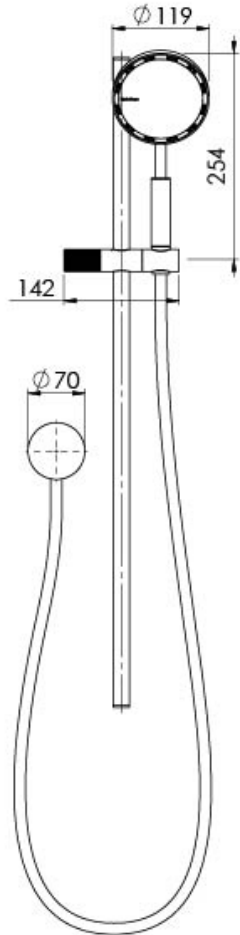

NX IKO

NX IKO RAIL SHOWER

SPECIFICATIONS

AVAILABLE IN

608-6810-00
Chrome

608-6810-10
Matte Black

INFORMATION

Temperature Rating
1 - 75°C

Please visit <https://www.phoenixtapware.com.au/warranty> to view the full warranty

While we aim to ensure the specifications shown are correct at time of printing, Phoenix Tapware reserves the right to make modifications without prior notice. Always use the physical product measurements for mark-ups and roughing-in as the line drawing shown may differ from the actual product over time. All measurements are shown in millimetres. Colours may vary from image shown.