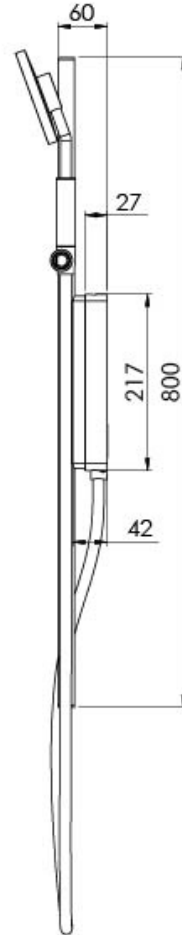

NX IKO

NX IKO RAIL SHOWER

SPECIFICATIONS

AVAILABLE IN

608-6810-00
Chrome

608-6810-10
Matte Black

INFORMATION

Temperature Rating
1 - 75°C

Please visit <https://www.phoenixtapware.com.au/warranty> to view the full warranty

While we aim to ensure the specifications shown are correct at time of printing, Phoenix Tapware reserves the right to make modifications without prior notice. Always use the physical product measurements for mark-ups and roughing-in as the line drawing shown may differ from the actual product over time. All measurements are shown in millimetres. Colours may vary from image shown.