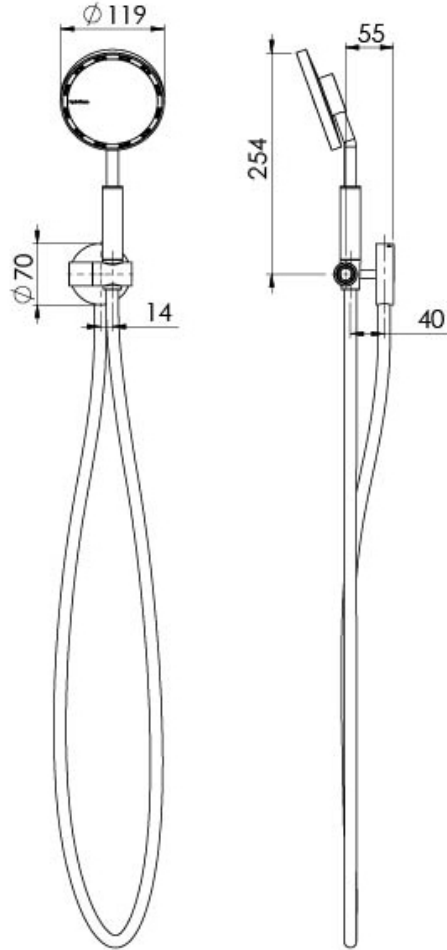

NX IKO

NX IKO HAND SHOWER

SPECIFICATIONS

AVAILABLE IN

608-6610-00
Chrome

608-6610-10
Matte Black

INFORMATION

Temperature Rating
1 - 75°C