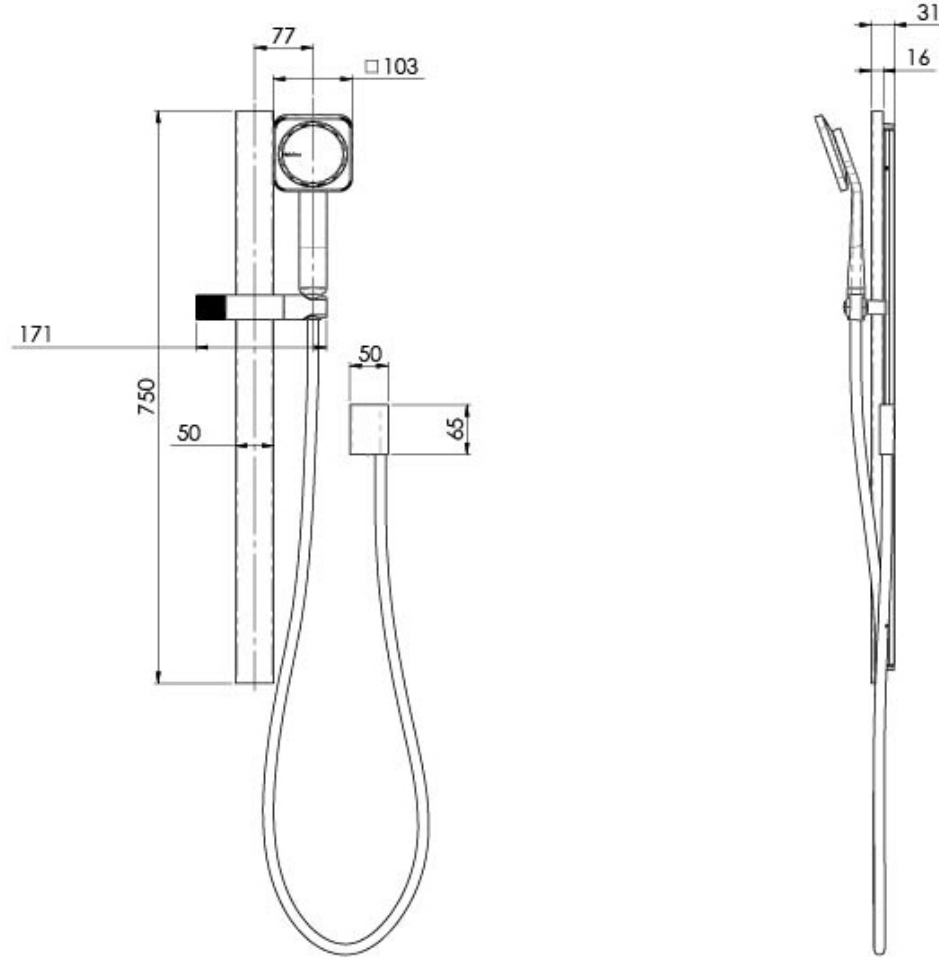

NX ORLI

NX ORLI RAIL SHOWER

SPECIFICATIONS

AVAILABLE IN

607-6810-00
Chrome

607-6810-10
Matte Black

INFORMATION

Temperature Rating
1 - 75°C

Pressure Rating
150 - 500kPa

MAINTENANCE AND CARE:

- All surfaces should be cleaned with mild liquid detergent or soap and water.
- Do not use cream cleaners or citrus based cleaning products, as they are abrasive.
- Use of unsuitable cleaning agents may damage the surface.
- Any damage caused in this way will not be covered by warranty.

Please visit <https://www.phoenixtapware.com.au/warranty> to view the full warranty

While we aim to ensure the specifications shown are correct at time of printing, Phoenix Tapware reserves the right to make modifications without prior notice. Always use the physical product measurements for mark-ups and roughing-in as the line drawing shown may differ from the actual product over time. All measurements are shown in millimetres. Colours may vary from image shown.

Ph: +61 3 9780 4200
17/01/2024
phoenixtapware.com.au