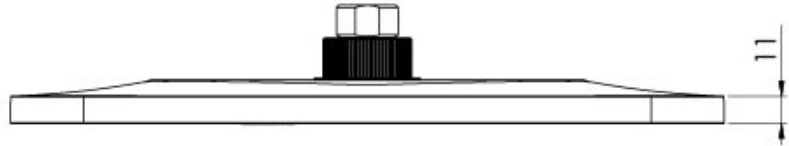

NX ORLI

NX ORLI SHOWER ROSE

SPECIFICATIONS

AVAILABLE IN

607-5000-00
Chrome

607-5000-10
Matte Black

INFORMATION

Temperature Rating
1 - 75°C