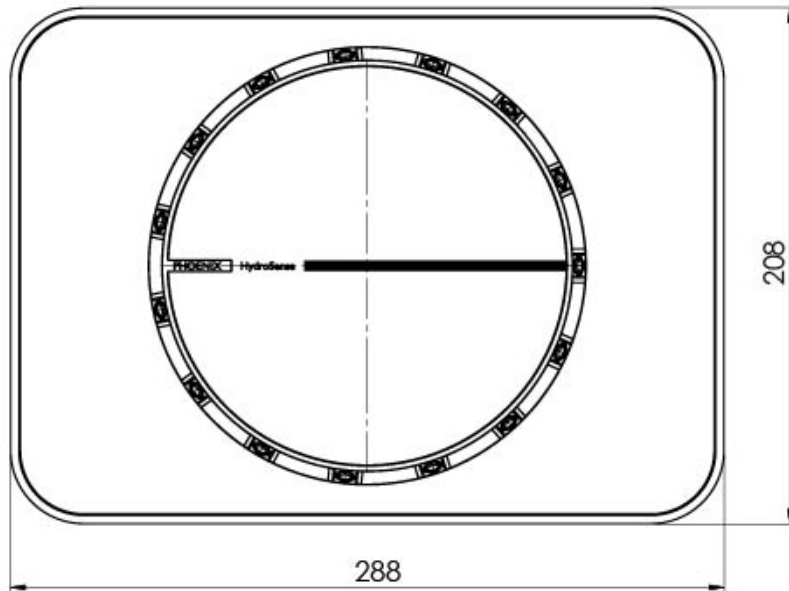

NX ORLI

NX ORLI SHOWER ROSE

SPECIFICATIONS

AVAILABLE IN

607-5000-00
Chrome

607-5000-10
Matte Black

INFORMATION

Temperature Rating
1 - 75°C