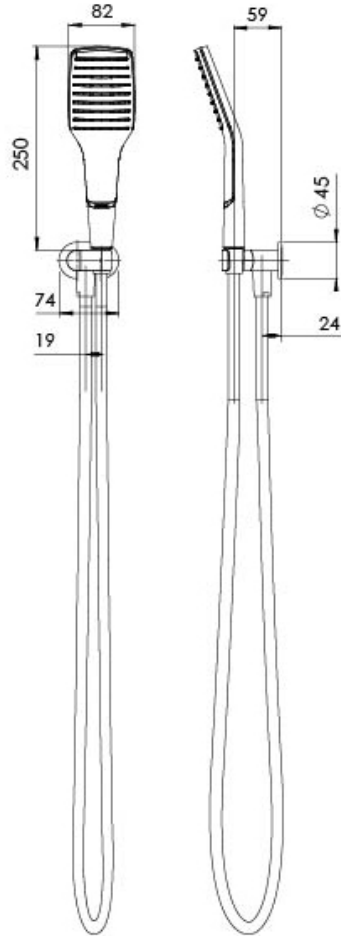

NX CAPE

NX CAPE HAND SHOWER

SPECIFICATIONS

AVAILABLE IN

605-6610-00
Chrome

605-6610-60
Chrome / Matte Black

INFORMATION

Temperature Rating
1 - 75°C