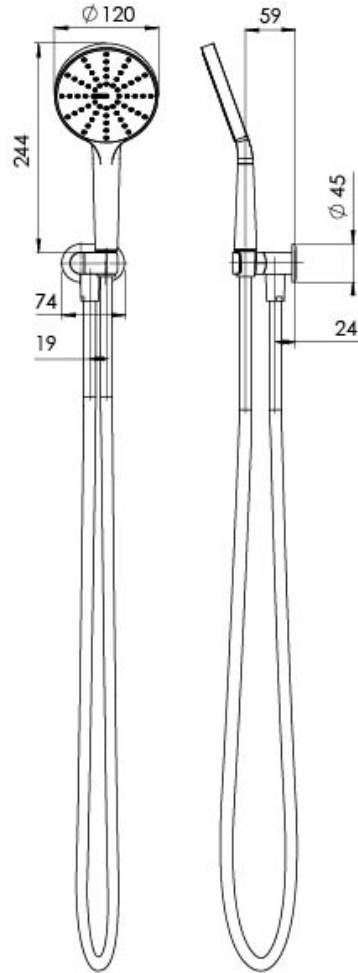

NX VIVE

NX VIVE HAND SHOWER

SPECIFICATIONS

AVAILABLE IN

604-6610-00
Chrome

604-6610-62
Chrome / Natural White

INFORMATION

Temperature Rating
1 - 75°C