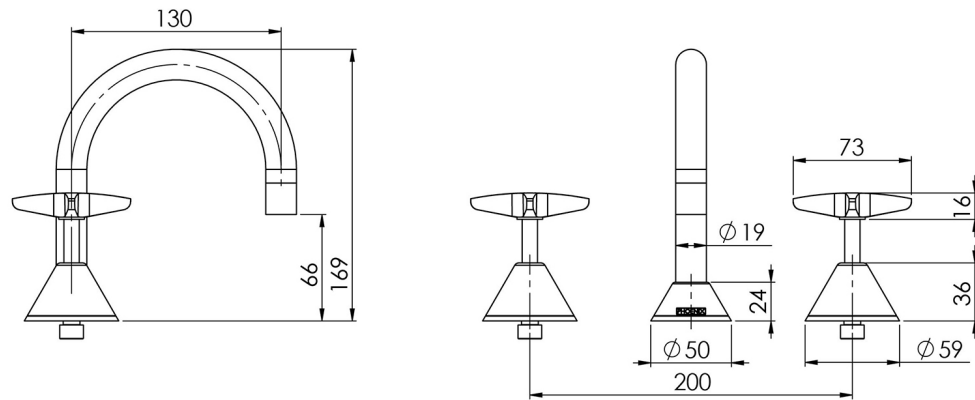

IVY

IVY BASIN SET

SPECIFICATIONS

AVAILABLE IN

600 CHR
Chrome

INFORMATION

Temperature Rating
1 - 75°C

Pressure Rating
150 - 500kPa