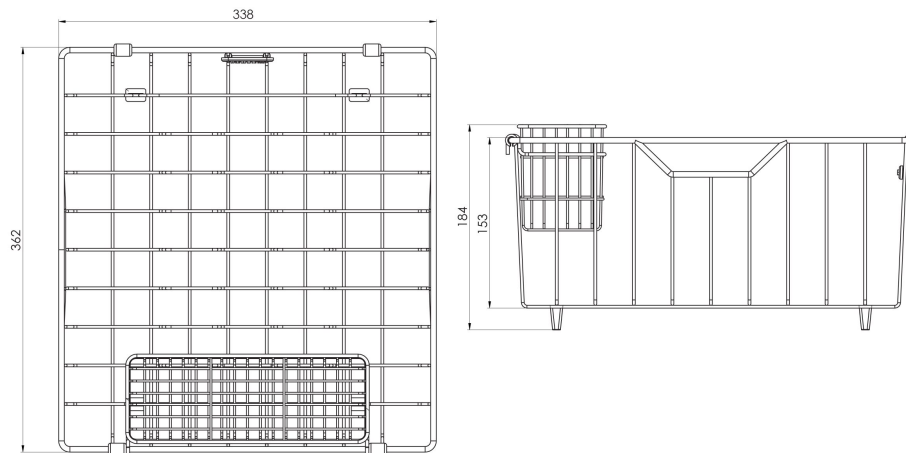

SINK ACCESSORIES

WIRE BASKET

SPECIFICATIONS

AVAILABLE IN

340-8590-51
Stainless Steel

340-8590-16
Brushed Black

INFORMATION

MAINTENANCE AND CARE: