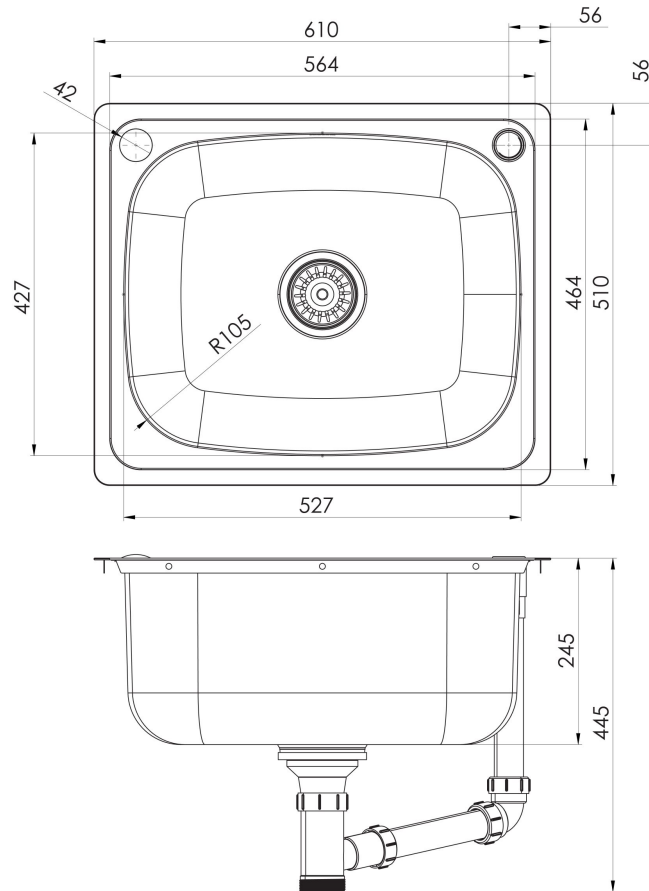

1000 SERIES SINKS

LAUNDRY TROUGH 49 LITRE

SPECIFICATIONS

AVAILABLE IN

314-0001-50
Stainless Steel

INFORMATION

MAINTENANCE AND CARE:

- All surfaces should be cleaned with mild liquid detergent or soap and water.
- Do not use cream cleaners or citrus based cleaning products, as they are abrasive.
- Use of unsuitable cleaning agents may damage the surface.
- Any damage caused in this way will not be covered by warranty.

Please visit <https://www.phoenixtapware.com.au/warranty> to view the full warranty

While we aim to ensure the specifications shown are correct at time of printing, Phoenix Tapware reserves the right to make modifications without prior notice. Always use the physical product measurements for mark-ups and roughing-in as the line drawing shown may differ from the actual product over time. All measurements are shown in millimetres. Colours may vary from image shown.