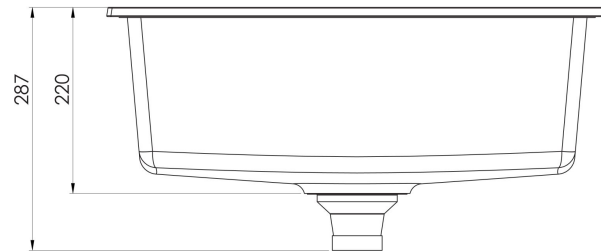

5000 SERIES SINKS

5000 SERIES LARGE SINGLE BOWL SINK

SPECIFICATIONS

42 Litre Capacity

AVAILABLE IN

312-1002-10
Matte Black

312-1002-80
Matte White

INFORMATION

Please visit <https://www.phoenixtapware.com.au/warranty> to view the full warranty

While we aim to ensure the specifications shown are correct at time of printing, Phoenix Tapware reserves the right to make modifications without prior notice. Always use the physical product measurements for mark-ups and roughing-in as the line drawing shown may differ from the actual product over time. All measurements are shown in millimetres. Colours may vary from image shown.