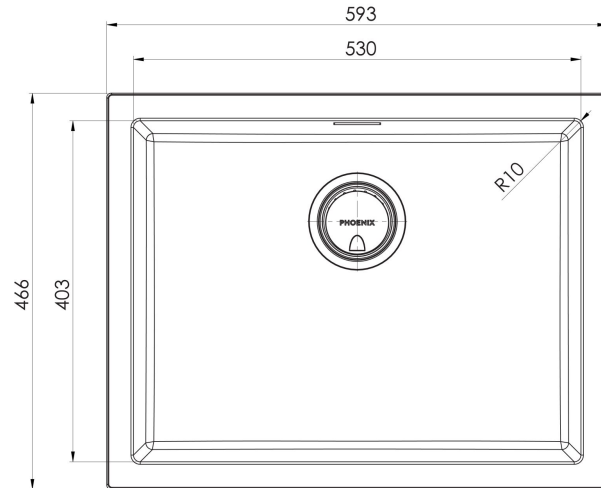

5000 SERIES SINKS

5000 SERIES LARGE SINGLE BOWL SINK

SPECIFICATIONS

42 Litre Capacity

AVAILABLE IN

312-1002-10
Matte Black

312-1002-80
Matte White

INFORMATION

Please visit <https://www.phoenixtapware.com.au/warranty> to view the full warranty

While we aim to ensure the specifications shown are correct at time of printing, Phoenix Tapware reserves the right to make modifications without prior notice. Always use the physical product measurements for mark-ups and roughing-in as the line drawing shown may differ from the actual product over time. All measurements are shown in millimetres. Colours may vary from image shown.