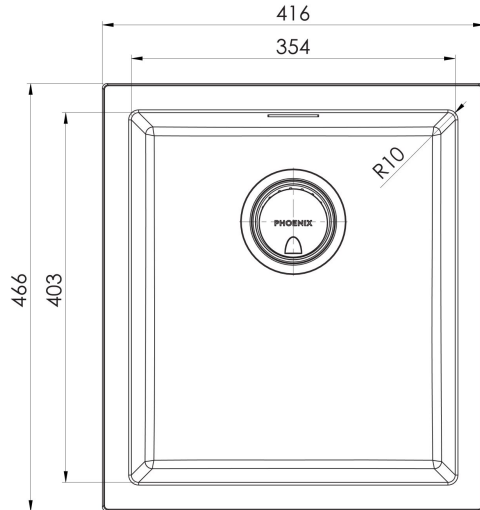

## SPECIFICATIONS

28 Litre Capacity