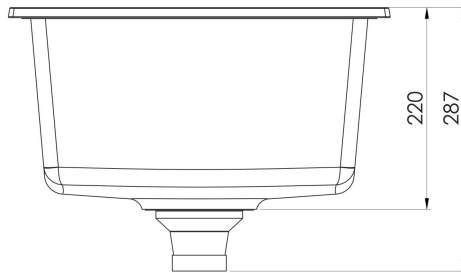

## SPECIFICATIONS

28 Litre Capacity