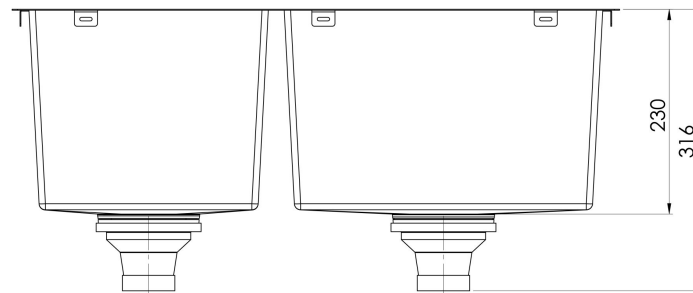

4000 SERIES SINKS

4000 SERIES 1 AND 3/4 RIGHT HAND BOWL SINK

SPECIFICATIONS

33 Litre / 11 Litre Capacity

AVAILABLE IN

310-5102-51
Stainless Steel

310-5102-16
Brushed Black

INFORMATION