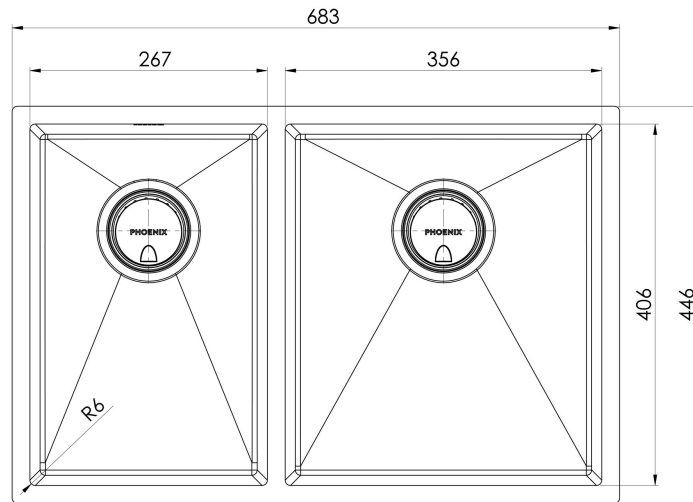

4000 SERIES SINKS

4000 SERIES 1 AND 3/4 RIGHT HAND BOWL SINK

SPECIFICATIONS

33 Litre / 11 Litre Capacity

AVAILABLE IN

310-5102-51
Stainless Steel

310-5102-16
Brushed Black

INFORMATION