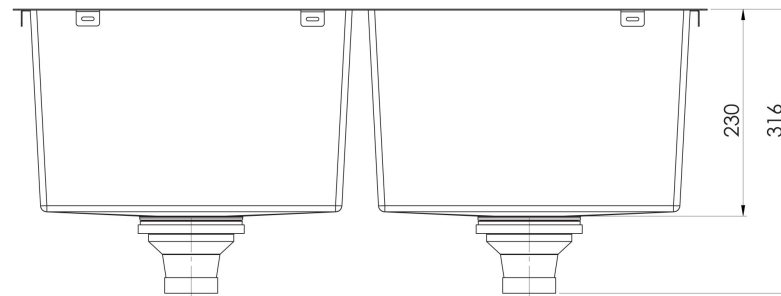

4000 SERIES SINKS

4000 SERIES DOUBLE BOWL SINK

SPECIFICATIONS

33 Litre Capacity Each Bowl

AVAILABLE IN

310-2002-51
Stainless Steel

310-2002-16
Brushed Black

INFORMATION