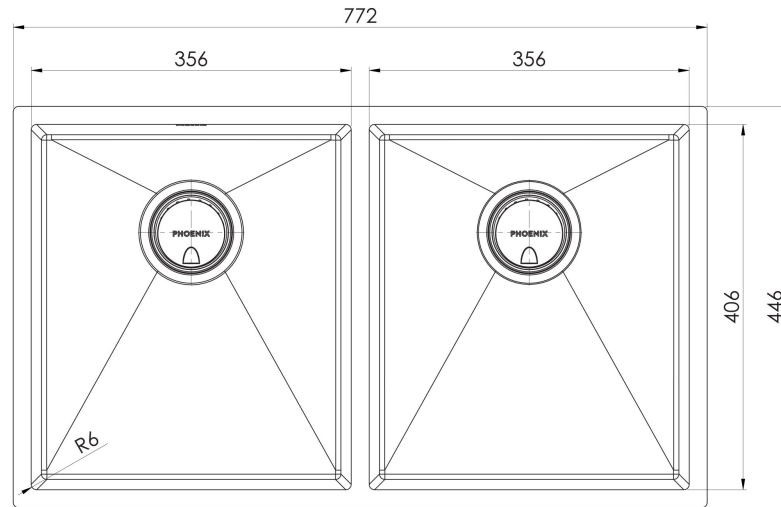

4000 SERIES SINKS

4000 SERIES DOUBLE BOWL SINK

SPECIFICATIONS

33 Litre Capacity Each Bowl

AVAILABLE IN

310-2002-51
Stainless Steel

310-2002-16
Brushed Black

INFORMATION

Please visit <https://www.phoenixtapware.com.au/warranty> to view the full warranty

While we aim to ensure the specifications shown are correct at time of printing, Phoenix Tapware reserves the right to make modifications without prior notice. Always use the physical product measurements for mark-ups and roughing-in as the line drawing shown may differ from the actual product over time. All measurements are shown in millimetres. Colours may vary from image shown.