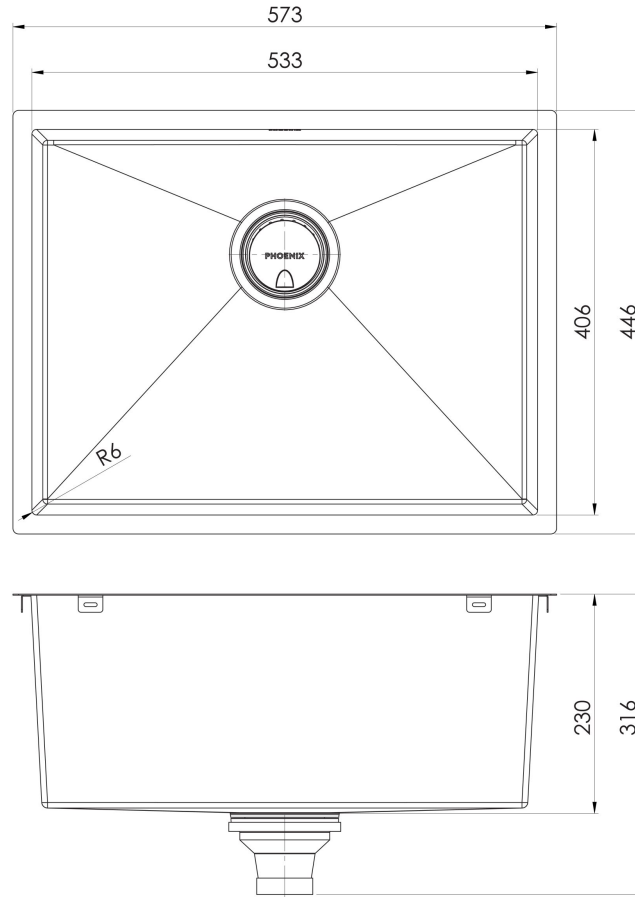

4000 SERIES SINKS

4000 SERIES LARGE SINGLE BOWL SINK

SPECIFICATIONS

47 Litre Capacity

AVAILABLE IN

310-1002-51
Stainless Steel

310-1002-16
Brushed Black

INFORMATION

Please visit <https://www.phoenixtapware.com.au/warranty> to view the full warranty

While we aim to ensure the specifications shown are correct at time of printing, Phoenix Tapware reserves the right to make modifications without prior notice. Always use the physical product measurements for mark-ups and roughing-in as the line drawing shown may differ from the actual product over time. All measurements are shown in millimetres. Colours may vary from image shown.