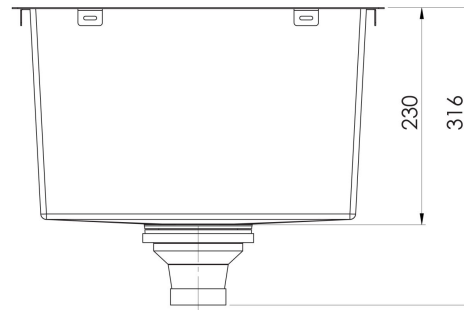

4000 SERIES SINKS

4000 SERIES SINGLE BOWL SINK

SPECIFICATIONS

33 Litre Capacity

AVAILABLE IN

310-0002-51
Stainless Steel

310-0002-16
Brushed Black

INFORMATION