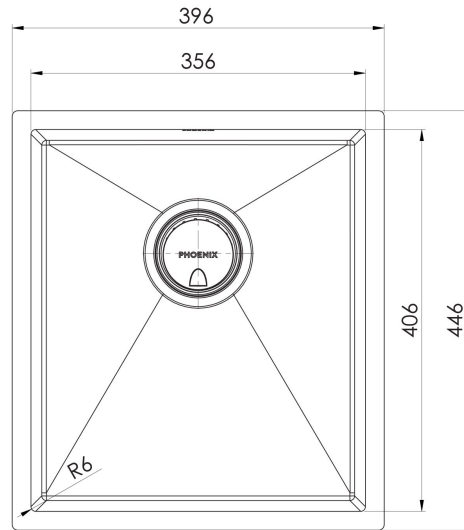

4000 SERIES SINKS

4000 SERIES SINGLE BOWL SINK

SPECIFICATIONS

33 Litre Capacity

AVAILABLE IN

310-0002-51
Stainless Steel

310-0002-16
Brushed Black

INFORMATION

Please visit <https://www.phoenixtapware.com.au/warranty> to view the full warranty

While we aim to ensure the specifications shown are correct at time of printing, Phoenix Tapware reserves the right to make modifications without prior notice. Always use the physical product measurements for mark-ups and roughing-in as the line drawing shown may differ from the actual product over time. All measurements are shown in millimetres. Colours may vary from image shown.