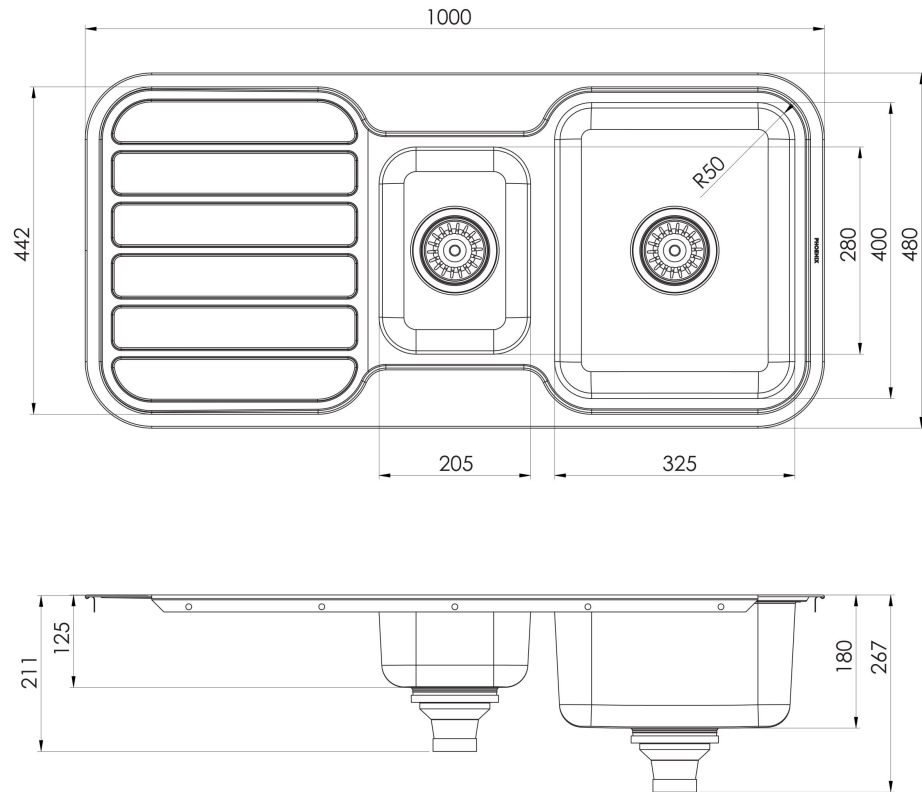

1000 SERIES SINKS

1000 SERIES 1 AND 1/3 BOWL SINK WITH DRAINER AND NO TAPHOLE

SPECIFICATIONS

AVAILABLE IN

300-4301-50
Stainless Steel

INFORMATION

MAINTENANCE AND CARE:

- All surfaces should be cleaned with mild liquid detergent or soap and water.
- Do not use cream cleaners or citrus based cleaning products, as they are abrasive.
- Use of unsuitable cleaning agents may damage the surface.
- Any damage caused in this way will not be covered by warranty.

Please visit <https://www.phoenixtapware.com.au/warranty> to view the full warranty

23 Litre / 6 Litre Capacity

While we aim to ensure the specifications shown are correct at time of printing, Phoenix Tapware reserves the right to make modifications without prior notice. Always use the physical product measurements for mark-ups and roughing-in as the line drawing shown may differ from the actual product over time. All measurements are shown in millimetres. Colours may vary from image shown.