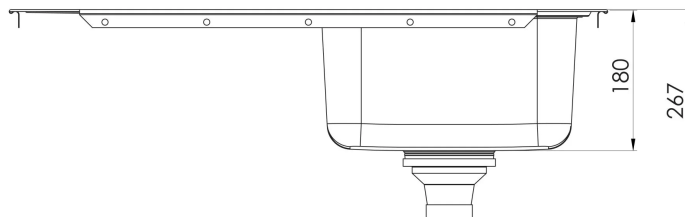

1000 SERIES SINKS

1000 SERIES SINGLE RIGHT HAND BOWL SINK WITH DRAINER AND TAPHOLE

SPECIFICATIONS

AVAILABLE IN

300-1211-50
Stainless Steel

INFORMATION

MAINTENANCE AND CARE:

- All surfaces should be cleaned with mild liquid detergent or soap and water.
- Do not use cream cleaners or citrus based cleaning products, as they are abrasive.
- Use of unsuitable cleaning agents may damage the surface.
- Any damage caused in this way will not be covered by warranty.

23 Litre Capacity

Please visit <https://www.phoenixtapware.com.au/warranty> to view the full warranty

While we aim to ensure the specifications shown are correct at time of printing, Phoenix Tapware reserves the right to make modifications without prior notice. Always use the physical product measurements for mark-ups and roughing-in as the line drawing shown may differ from the actual product over time. All measurements are shown in millimetres. Colours may vary from image shown.