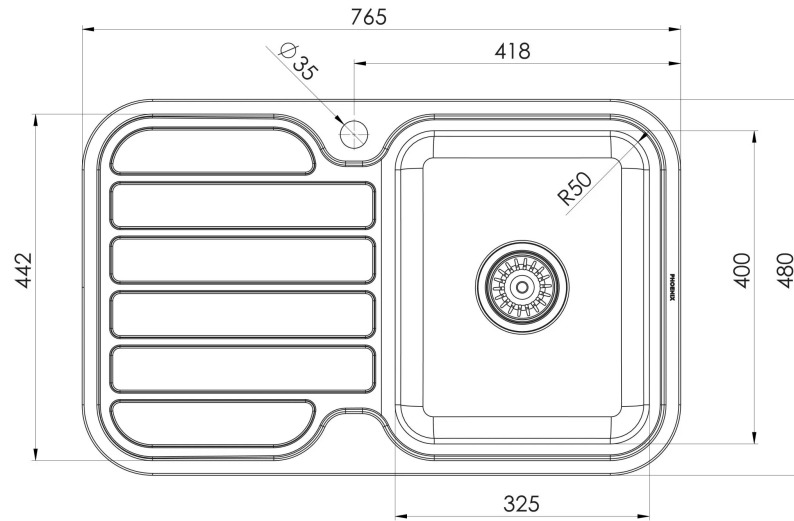

1000 SERIES SINKS

1000 SERIES SINGLE RIGHT HAND BOWL SINK WITH DRAINER AND TAPHOLE

SPECIFICATIONS

AVAILABLE IN

300-1211-50
Stainless Steel

INFORMATION

MAINTENANCE AND CARE:

- All surfaces should be cleaned with mild liquid detergent or soap and water.
- Do not use cream cleaners or citrus based cleaning products, as they are abrasive.
- Use of unsuitable cleaning agents may damage the surface.
- Any damage caused in this way will not be covered by warranty.

23 Litre Capacity

Please visit <https://www.phoenixtapware.com.au/warranty> to view the full warranty

While we aim to ensure the specifications shown are correct at time of printing, Phoenix Tapware reserves the right to make modifications without prior notice. Always use the physical product measurements for mark-ups and roughing-in as the line drawing shown may differ from the actual product over time. All measurements are shown in millimetres. Colours may vary from image shown.