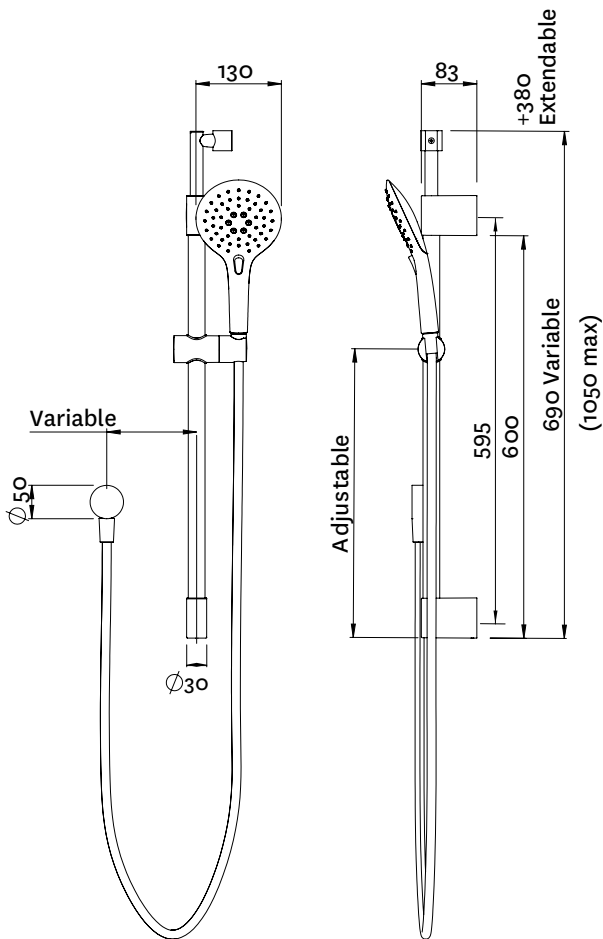

19-2106  
EASY-CLICK 3F  
TELESCOPIC RAIL SHOWER

INTERCHANGEABLE  
HANDSET POSITION

TELESCOPIC RAIL

Airstream™

Twist Free  
Hose

**FINISH:** Chrome

**FUNCTION:** Airstream™; Normal, Massage, Combination

**INSTALL METHOD:** Fixed Mount Pillars

**SUPPLY:** Mains Pressure

**CONNECTIONS:** 1/2" BSP Female

**WORKING PRESSURES:** 150 - 500 kpa

**OPERATING TEMPERATURE:** Recommended 50°C\*

\*Refer AS/NZS 3500

- Advanced Airstream™ spray mixes air with water to create a softer, lighter & voluminous shower experience
- 3 function, ø130mm adjustable spray handset with simple Easy-Click push button
- Telescopic rail slides out to extend rail height by 380mm for a maximum height of 1070mm - Perfect for tall users
- Interchangeable handset position allows handset to be placed in optional overhead position for rain like experience
- Round rail with solid mounting points for extra durability
- Height adjustable handset holder with push button slider
- Rub clean silicon jets on the faceplate help to eliminate the build-up of limescale & calcium deposits, maintaining shower performance
- Stylish deluxe round Stilo wall elbow
- Strong and durable Satin-Smooth hose