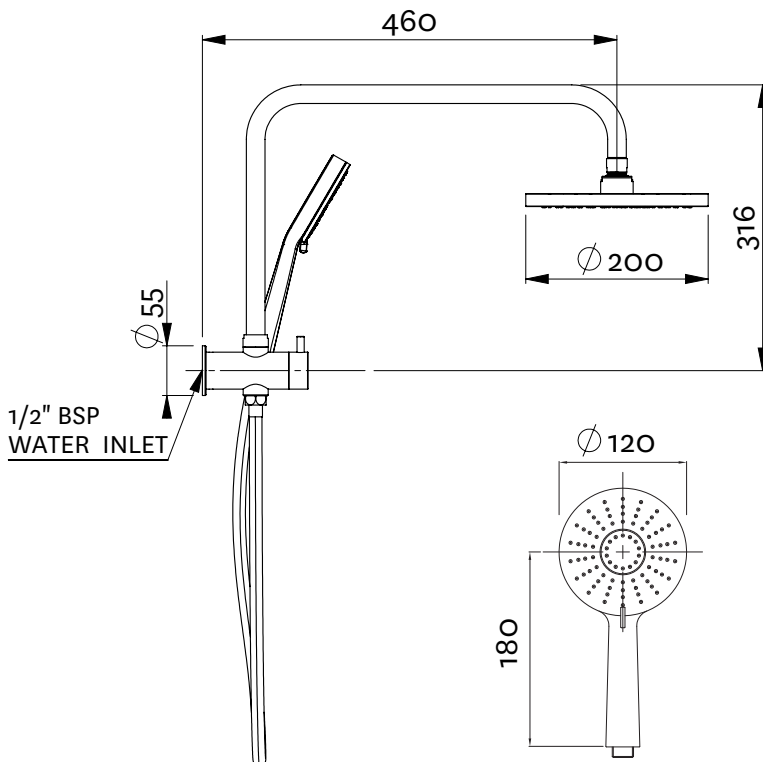

17-7165M
KROME SHORT TWIN SHOWER
SYSTEM

Twist Free
Hose

Airstream™

FINISH: Chrome

FUNCTIONS: Airstream™; Normal, Massage, Combination

INSTALL METHOD: Screw-off, Screw-on

SUPPLY: Mains Pressure

CONNECTIONS: 1/2" BSP Female

WORKING PRESSURES: 150 - 500 kpa

OPERATING TEMPERATURE: Recommended 50°C*

*Refer AS/NZS 3500

- Advanced Airstream™ spray mixes air with water to create a softer, lighter & voluminous shower experience
- 3 function, $\phi 120$ mm adjustable spray handset with single function $\phi 200$ mm slimline overhead drencher in chrome
- Rub clean silicon jets on the faceplate help to eliminate the build-up of limescale & calcium deposits, maintaining shower performance
- Short twin shower with in-built water delivery point & handset holder to eliminate the need for a separate wall elbow
- Strong and durable Satin-Smooth hose
- Easy screw-off, screw-on installation with no drilling required