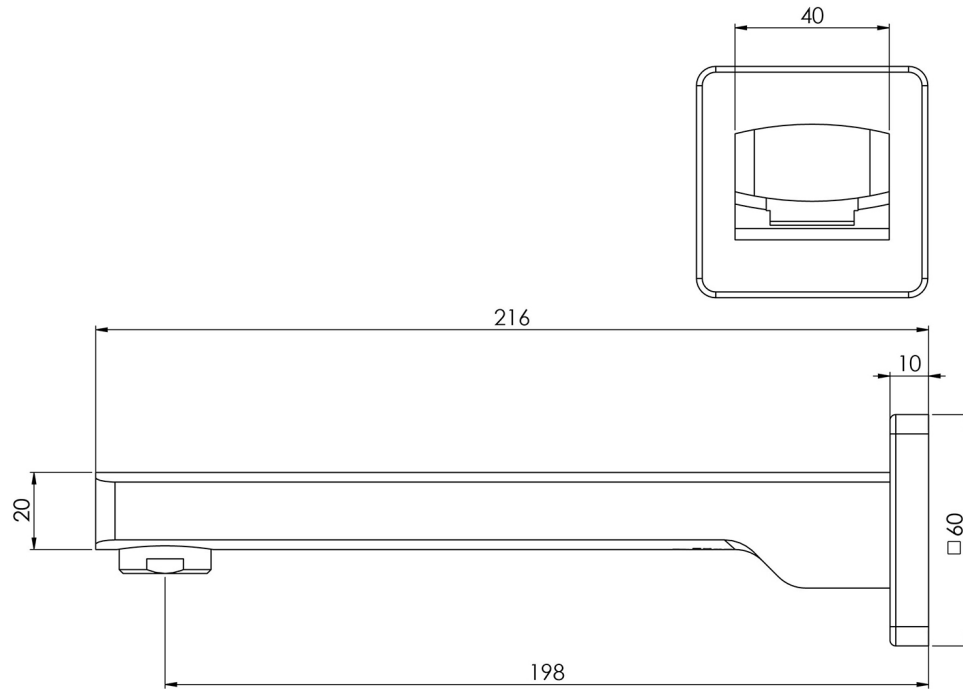

TEVA

TEVA WALL BATH OUTLET 200MM

SPECIFICATIONS

AVAILABLE IN

152-7620-00
Chrome

152-7620-40
Brushed Nickel

152-7620-10
Matte Black

INFORMATION