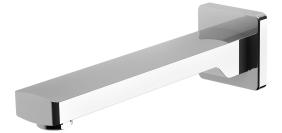

TEVA

TEVA WALL BATH OUTLET 200MM

SPECIFICATIONS

AVAILABLE IN

152-7620-00
Chrome

152-7620-40
Brushed Nickel

152-7620-10
Matte Black

INFORMATION