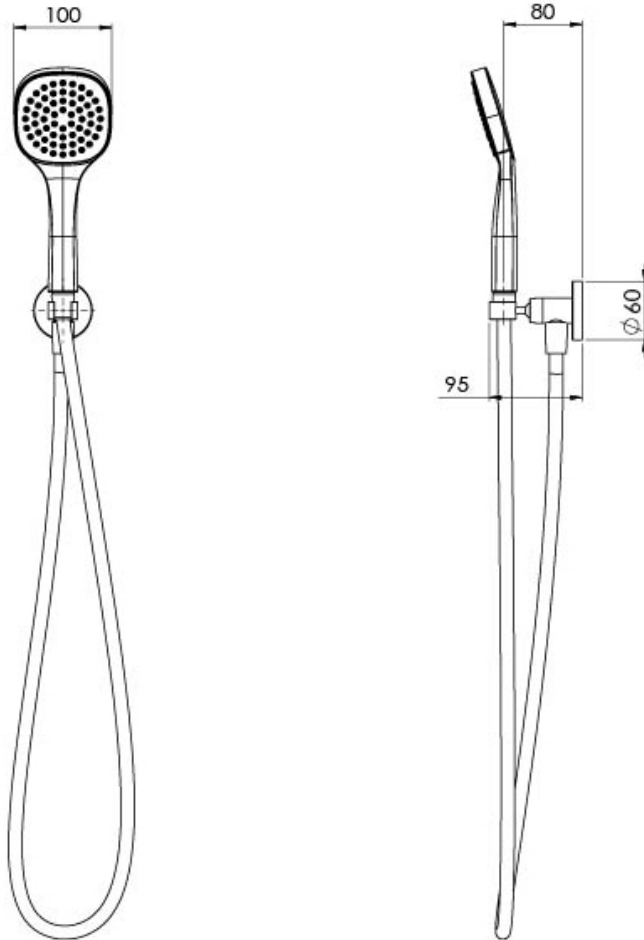

TEVA

TEVA HAND SHOWER

SPECIFICATIONS

AVAILABLE IN

152-6610-00
Chrome

152-6610-40
Brushed Nickel

152-6610-10
Matte Black

INFORMATION