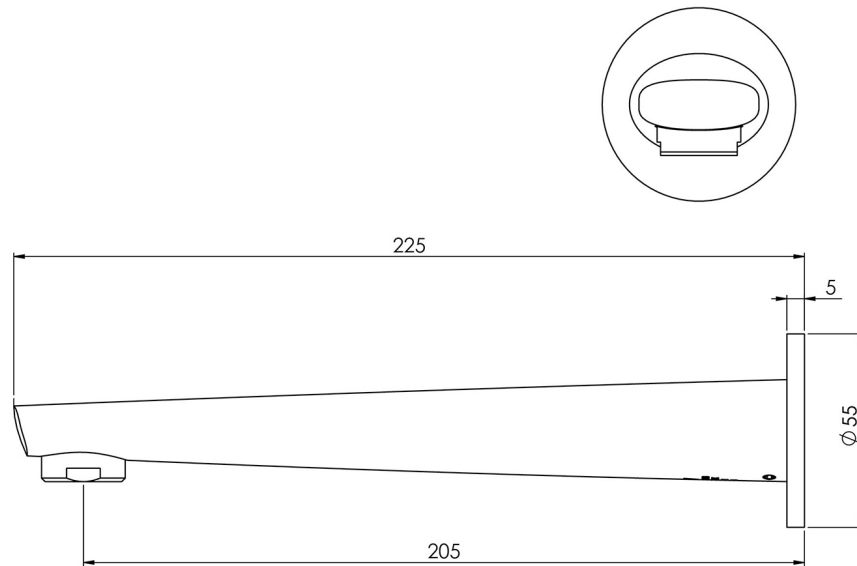

ARLO

ARLO WALL BATH OUTLET 200MM

SPECIFICATIONS

AVAILABLE IN

151-7620-00
Chrome

151-7620-40
Brushed Nickel

151-7620-10
Matte Black

151-7620-12
Brushed Gold

Please visit <https://www.phoenixtapware.com.au/warranty> to view the full warranty

While we aim to ensure the specifications shown are correct at time of printing, Phoenix Tapware reserves the right to make modifications without prior notice. Always use the physical product measurements for mark-ups and roughing-in as the line drawing shown may differ from the actual product over time. All measurements are shown in millimetres. Colours may vary from image shown.