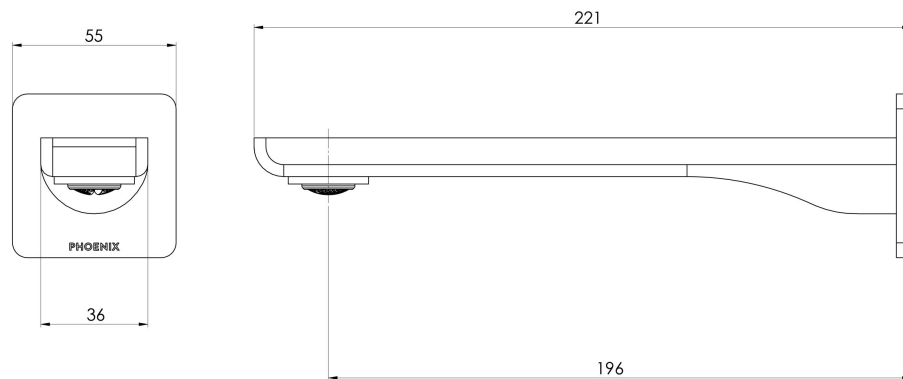

GLOSS MKII

GLOSS MKII WALL BASIN / BATH OUTLET 200MM

SPECIFICATIONS

AVAILABLE IN

135-7610-00
Chrome

135-7610-40
Brushed Nickel

135-7610-31
Brushed Carbon

135-7610-10
Matte Black

Please visit <https://www.phoenixtapware.com.au/warranty> to view the full warranty

While we aim to ensure the specifications shown are correct at time of printing, Phoenix Tapware reserves the right to make modifications without prior notice. Always use the physical product measurements for mark-ups and roughing-in as the line drawing shown may differ from the actual product over time. All measurements are shown in millimetres. Colours may vary from image shown.