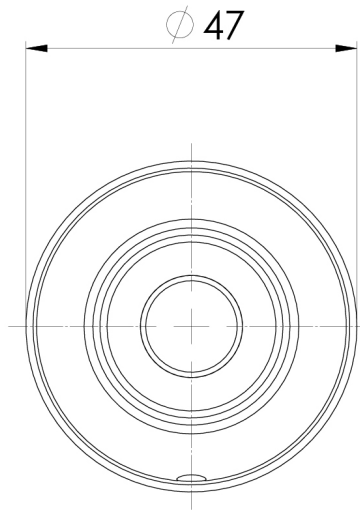

CROMFORD

CROMFORD ROBE HOOK

SPECIFICATIONS

AVAILABLE IN

134-8400-00
Chrome

134-8400-40
Brushed Nickel

134-8400-10
Matte Black

134-8400-12
Brushed Gold