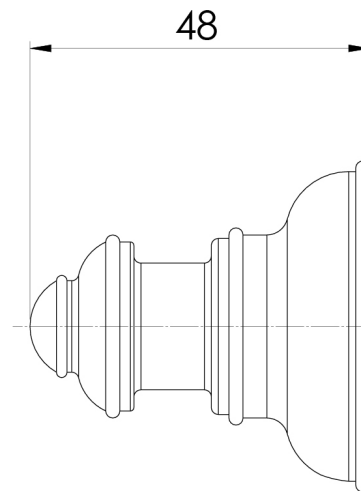

CROMFORD

CROMFORD ROBE HOOK

SPECIFICATIONS

AVAILABLE IN

134-8400-00
Chrome

134-8400-40
Brushed Nickel

134-8400-10
Matte Black

134-8400-12
Brushed Gold