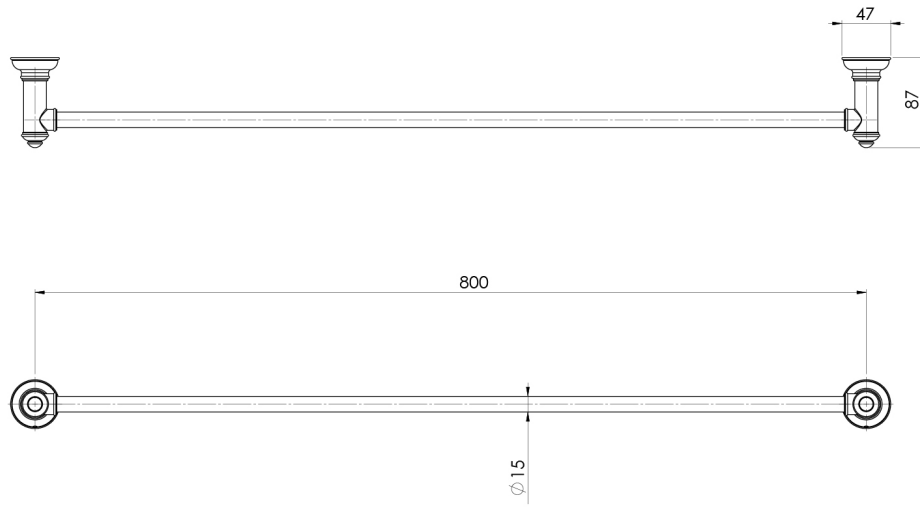

CROMFORD

CROMFORD SINGLE TOWEL RAIL 800MM

SPECIFICATIONS

AVAILABLE IN

134-8030-00
Chrome

134-8030-40
Brushed Nickel

134-8030-10
Matte Black

134-8030-12
Brushed Gold

Please visit <https://www.phoenixtapware.com.au/warranty> to view the full warranty

While we aim to ensure the specifications shown are correct at time of printing, Phoenix Tapware reserves the right to make modifications without prior notice. Always use the physical product measurements for mark-ups and roughing-in as the line drawing shown may differ from the actual product over time. All measurements are shown in millimetres. Colours may vary from image shown.