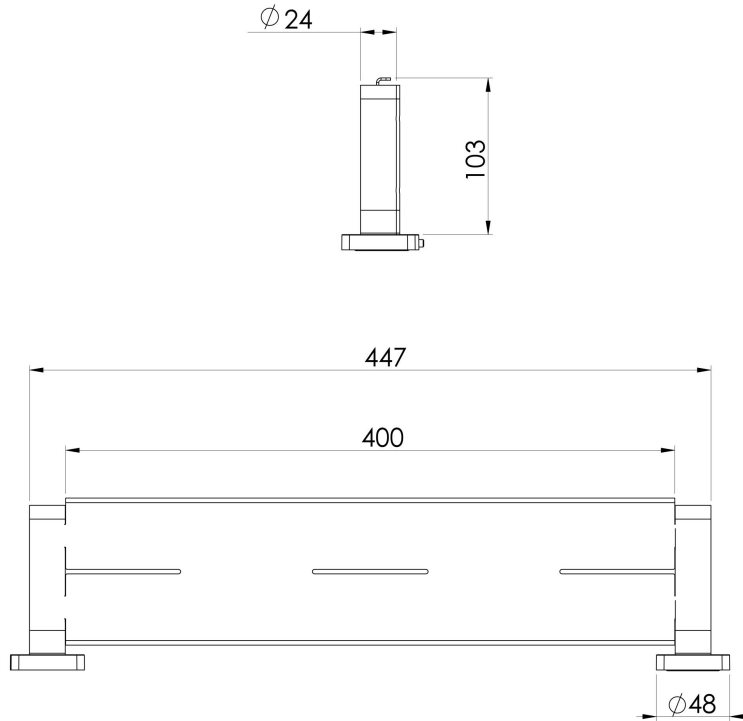

## ENVIRO316 SHOWER SHELF

### AVAILABLE IN

128-8600-51  
Stainless Steel

Please visit <https://www.phoenixtapware.com.au/warranty> to view the full warranty

While we aim to ensure the specifications shown are correct at time of printing, Phoenix Tapware reserves the right to make modifications without prior notice. Always use the physical product measurements for mark-ups and roughing-in as the line drawing shown may differ from the actual product over time. All measurements are shown in millimetres. Colours may vary from image shown.