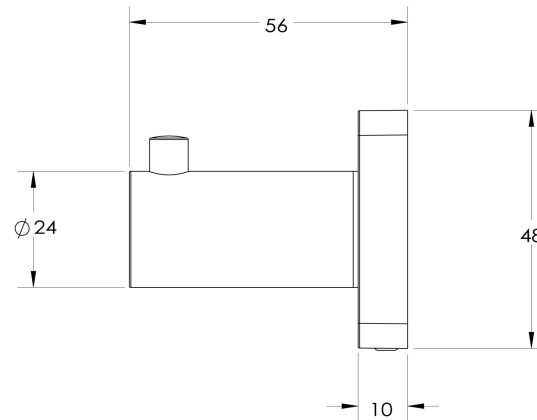

ENVIRO316

ENVIRO316 ROBE HOOK

SPECIFICATIONS

AVAILABLE IN

128-8400-51
Stainless Steel

INFORMATION

MAINTENANCE AND CARE:

- All surfaces should be cleaned with mild liquid detergent or soap and water.
- Do not use cream cleaners or citrus based cleaning products, as they are abrasive.
- Use of unsuitable cleaning agents may damage the surface.
- Any damage caused in this way will not be covered by warranty.

Please visit <https://www.phoenixtapware.com.au/warranty> to view the full warranty

While we aim to ensure the specifications shown are correct at time of printing, Phoenix Tapware reserves the right to make modifications without prior notice. Always use the physical product measurements for mark-ups and roughing-in as the line drawing shown may differ from the actual product over time. All measurements are shown in millimetres. Colours may vary from image shown.

Ph: +61 3 9780 4200
13/12/2023
phoenixtapware.com.au