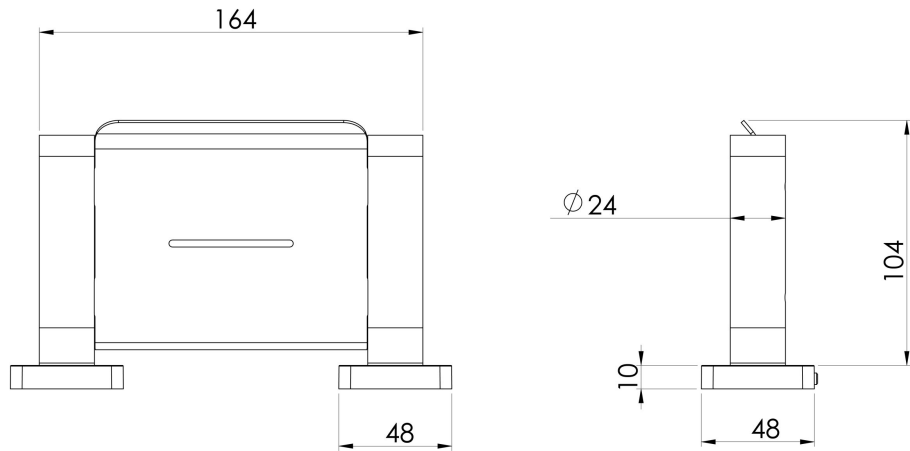

ENVIRO316

ENVIRO316 SOAP DISH

SPECIFICATIONS

AVAILABLE IN

128-8300-51
Stainless Steel

INFORMATION

MAINTENANCE AND CARE:

- All surfaces should be cleaned with mild liquid detergent or soap and water.
- Do not use cream cleaners or citrus based cleaning products, as they are abrasive.
- Use of unsuitable cleaning agents may damage the surface.
- Any damage caused in this way will not be covered by warranty.

Please visit <https://www.phoenixtapware.com.au/warranty> to view the full warranty

While we aim to ensure the specifications shown are correct at time of printing, Phoenix Tapware reserves the right to make modifications without prior notice. Always use the physical product measurements for mark-ups and roughing-in as the line drawing shown may differ from the actual product over time. All measurements are shown in millimetres. Colours may vary from image shown.

Ph: +61 3 9780 4200
13/12/2023
phoenixtapware.com.au