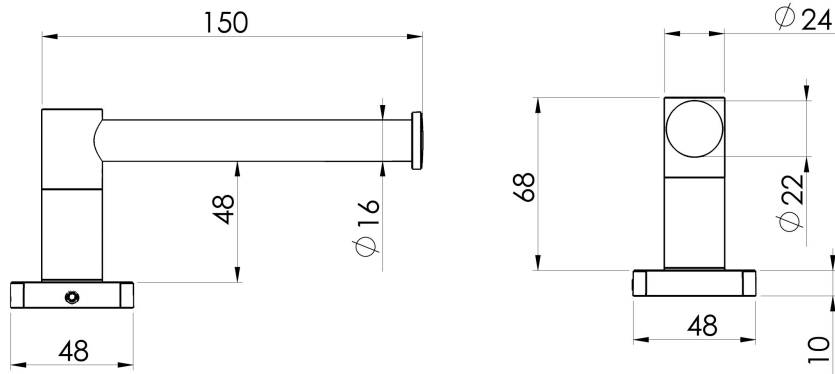

ENVIRO316

ENVIRO316 TOILET ROLL HOLDER

SPECIFICATIONS

AVAILABLE IN

128-8200-51
Stainless Steel

INFORMATION

MAINTENANCE AND CARE:

- All surfaces should be cleaned with mild liquid detergent or soap and water.
- Do not use cream cleaners or citrus based cleaning products, as they are abrasive.
- Use of unsuitable cleaning agents may damage the surface.
- Any damage caused in this way will not be covered by warranty.

Please visit <https://www.phoenixtapware.com.au/warranty> to view the full warranty

While we aim to ensure the specifications shown are correct at time of printing, Phoenix Tapware reserves the right to make modifications without prior notice. Always use the physical product measurements for mark-ups and roughing-in as the line drawing shown may differ from the actual product over time. All measurements are shown in millimetres. Colours may vary from image shown.