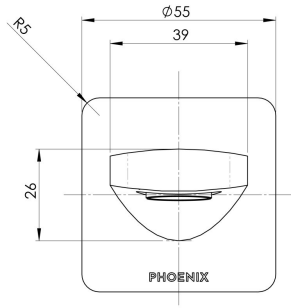

ENVIRO316

ENVIRO316 WALL BASIN / BATH OUTLET 200MM

Lead Free
Composition

SPECIFICATIONS

AVAILABLE IN

128-7610-51
Stainless Steel

INFORMATION

Temperature Rating
1 - 75°C

Please visit <https://www.phoenixtapware.com.au/warranty> to view the full warranty

While we aim to ensure the specifications shown are correct at time of printing, Phoenix Tapware reserves the right to make modifications without prior notice. Always use the physical product measurements for mark-ups and roughing-in as the line drawing shown may differ from the actual product over time. All measurements are shown in millimetres. Colours may vary from image shown.