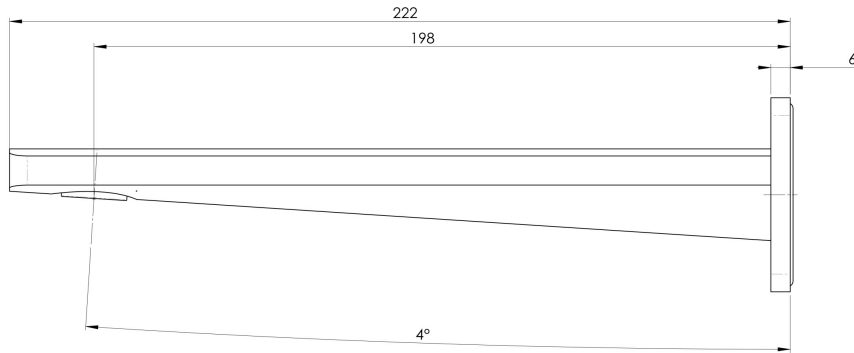

ENVIRO316

ENVIRO316 WALL BASIN / BATH OUTLET 200MM

Lead Free
Composition

SPECIFICATIONS

AVAILABLE IN

128-7610-51
Stainless Steel

INFORMATION

Temperature Rating
1 - 75°C

Please visit <https://www.phoenixtapware.com.au/warranty> to view the full warranty

While we aim to ensure the specifications shown are correct at time of printing, Phoenix Tapware reserves the right to make modifications without prior notice. Always use the physical product measurements for mark-ups and roughing-in as the line drawing shown may differ from the actual product over time. All measurements are shown in millimetres. Colours may vary from image shown.