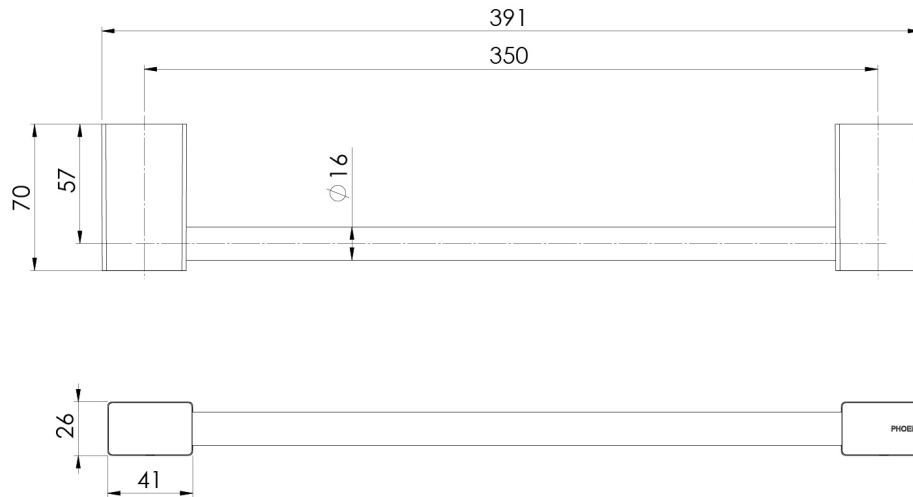

LEXI MKII

LEXI MKII HAND TOWEL HOLDER

SPECIFICATIONS

AVAILABLE IN

123-8500-00
Chrome

123-8500-40
Brushed Nickel

123-8500-10
Matte Black

INFORMATION

MAINTENANCE AND CARE:

- All surfaces should be cleaned with mild liquid detergent or soap and water.
- Do not use cream cleaners or citrus based cleaning products, as they are abrasive.
- Use of unsuitable cleaning agents may damage the surface.
- Any damage caused in this way will not be covered by warranty.

Please visit <https://www.phoenixtapware.com.au/warranty> to view the full warranty

While we aim to ensure the specifications shown are correct at time of printing, Phoenix Tapware reserves the right to make modifications without prior notice. Always use the physical product measurements for mark-ups and roughing-in as the line drawing shown may differ from the actual product over time. All measurements are shown in millimetres. Colours may vary from image shown.

Ph: +61 3 9780 4200
04/01/2024
phoenixtapware.com.au