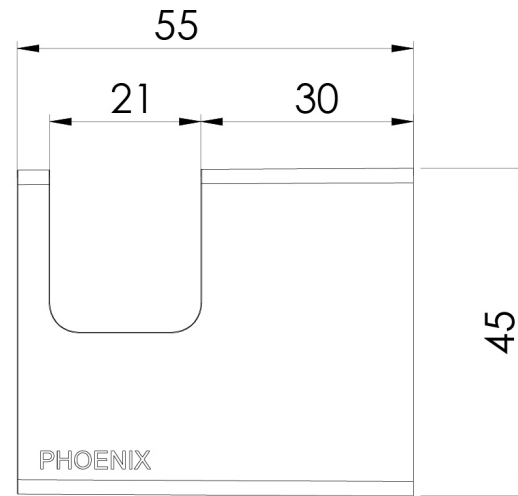

LEXI MKII

LEXI MKII ROBE HOOK

SPECIFICATIONS

AVAILABLE IN

123-8400-00
Chrome

123-8400-40
Brushed Nickel

123-8400-10
Matte Black

INFORMATION

MAINTENANCE AND CARE:

- All surfaces should be cleaned with mild liquid detergent or soap and water.
- Do not use cream cleaners or citrus based cleaning products, as they are abrasive.
- Use of unsuitable cleaning agents may damage the surface.
- Any damage caused in this way will not be covered by warranty.

Please visit <https://www.phoenixtapware.com.au/warranty> to view the full warranty

While we aim to ensure the specifications shown are correct at time of printing, Phoenix Tapware reserves the right to make modifications without prior notice. Always use the physical product measurements for mark-ups and roughing-in as the line drawing shown may differ from the actual product over time. All measurements are shown in millimetres. Colours may vary from image shown.

Ph: +61 3 9780 4200
04/01/2024
phoenixtapware.com.au