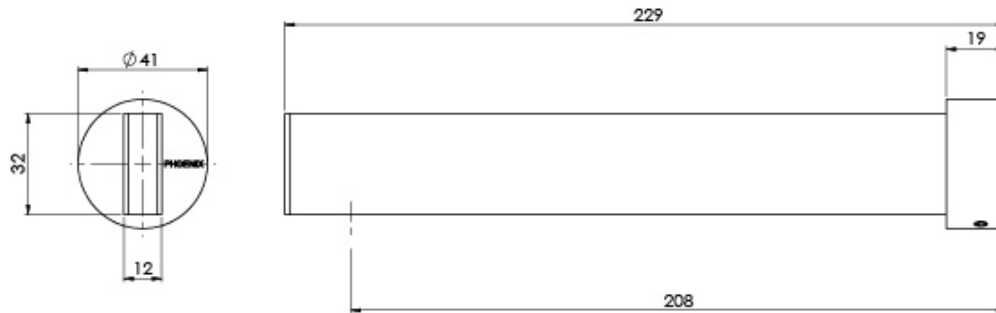

LEXI MKII

LEXI MKII BATH OUTLET 200MM

SPECIFICATIONS

AVAILABLE IN

123-7620-00
Chrome

123-7620-40
Brushed Nickel

123-7620-10
Matte Black

INFORMATION

Please visit <https://www.phoenixtapware.com.au/warranty> to view the full warranty

While we aim to ensure the specifications shown are correct at time of printing, Phoenix Tapware reserves the right to make modifications without prior notice. Always use the physical product measurements for mark-ups and roughing-in as the line drawing shown may differ from the actual product over time. All measurements are shown in millimetres. Colours may vary from image shown.