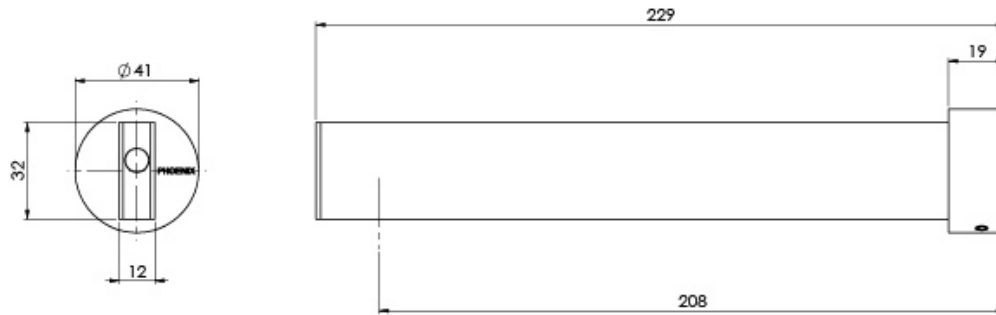

LEXI MKII

LEXI MKII BASIN OUTLET 200MM

SPECIFICATIONS

AVAILABLE IN

123-7610-00
Chrome

123-7610-40
Brushed Nickel

123-7610-10
Matte Black

INFORMATION

Please visit <https://www.phoenixtapware.com.au/warranty> to view the full warranty

While we aim to ensure the specifications shown are correct at time of printing, Phoenix Tapware reserves the right to make modifications without prior notice. Always use the physical product measurements for mark-ups and roughing-in as the line drawing shown may differ from the actual product over time. All measurements are shown in millimetres. Colours may vary from image shown.