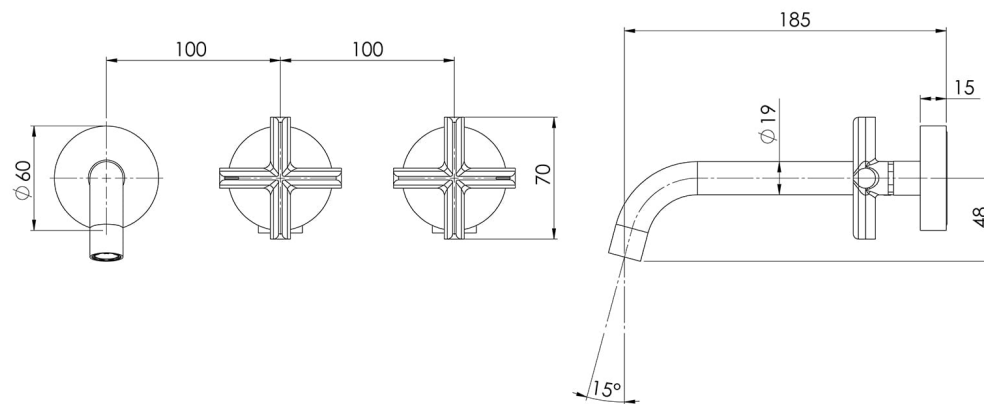

VIVID SLIMLINE PLUS

VIVID SLIMLINE PLUS WALL BASIN / BATH HOSTESS SET 180MM OUTLET

SPECIFICATIONS

AVAILABLE IN

119-1125-00
Chrome

119-1125-40
Brushed Nickel

119-1125-30
Gun Metal

119-1125-31
Brushed Carbon

119-1125-10
Matte Black

119-1125-12
Brushed Gold

INFORMATION

Temperature Rating
1 - 75°C

Pressure Rating
150 - 500kPa

MAINTENANCE AND CARE:

- All surfaces should be cleaned with mild liquid detergent or soap and water.
- Do not use cream cleaners or citrus based cleaning products, as they are abrasive.
- Use of unsuitable cleaning agents may damage the surface.
- Any damage caused in this way will not be covered by warranty.

Please visit <https://www.phoenixtapware.com.au/warranty> to view the full warranty

While we aim to ensure the specifications shown are correct at time of printing, Phoenix Tapware reserves the right to make modifications without prior notice. Always use the physical product measurements for mark-ups and roughing-in as the line drawing shown may differ from the actual product over time. All measurements are shown in millimetres. Colours may vary from image shown.