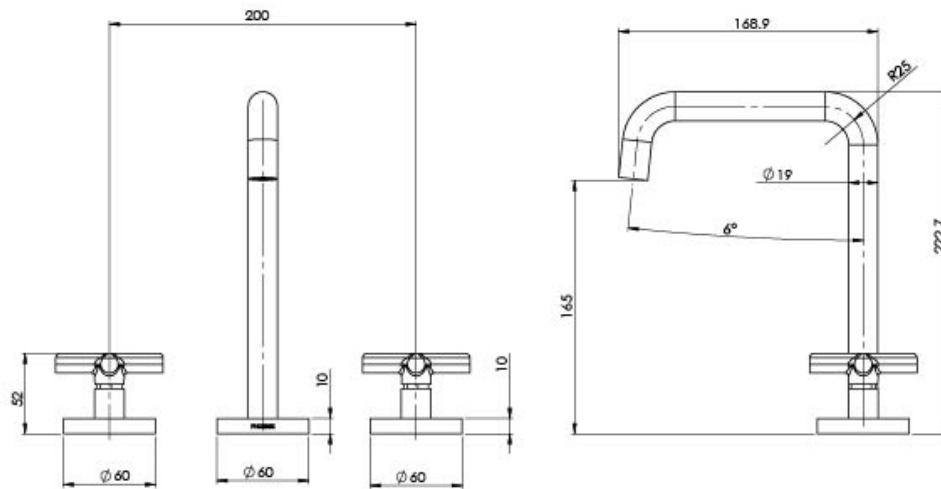

VIVID SLIMLINE PLUS

VIVID SLIMLINE PLUS BASIN SET

SPECIFICATIONS

AVAILABLE IN

119-1000-00
Chrome

119-1000-40
Brushed Nickel

119-1000-30
Gun Metal

119-1000-31
Brushed Carbon

119-1000-10
Matte Black

119-1000-12
Brushed Gold

INFORMATION

Temperature Rating
1 - 75°C

Pressure Rating
150 - 500kPa

MAINTENANCE AND CARE:

- All surfaces should be cleaned with mild liquid detergent or soap and water.
- Do not use cream cleaners or citrus based cleaning products, as they are abrasive.
- Use of unsuitable cleaning agents may damage the surface.
- Any damage caused in this way will not be covered by warranty.