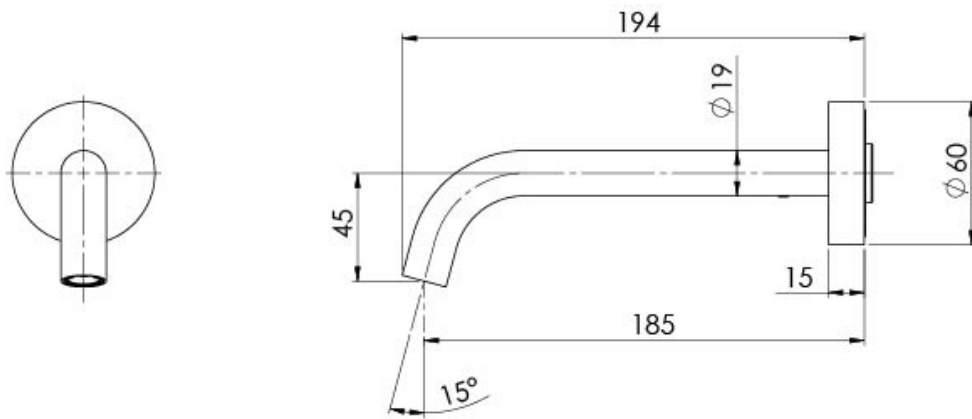

VIVID SLIMLINE PLUS

VIVID SLIMLINE PLUS WALL BASIN / BATH OUTLET 180MM

SPECIFICATIONS

AVAILABLE IN

119-0810-00
Chrome

119-0810-40
Brushed Nickel

119-0810-30
Gun Metal

119-0810-31
Brushed Carbon

119-0810-10
Matte Black

119-0810-12
Brushed Gold

INFORMATION

Temperature Rating
1 - 75°C

Pressure Rating
150 - 500kPa

MAINTENANCE AND CARE:

- All surfaces should be cleaned with mild liquid detergent or soap and water.
- Do not use cream cleaners or citrus based cleaning products, as they are abrasive.
- Use of unsuitable cleaning agents may damage the surface.
- Any damage caused in this way will not be covered by warranty.

Please visit <https://www.phoenixtapware.com.au/warranty> to view the full warranty

While we aim to ensure the specifications shown are correct at time of printing, Phoenix Tapware reserves the right to make modifications without prior notice. Always use the physical product measurements for mark-ups and roughing-in as the line drawing shown may differ from the actual product over time. All measurements are shown in millimetres. Colours may vary from image shown.