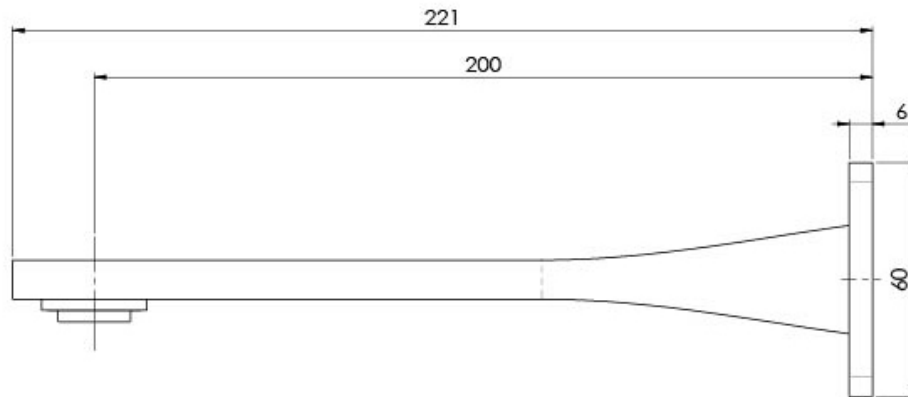

TEEL

TEEL WALL BATH OUTLET 200MM

SPECIFICATIONS

AVAILABLE IN

118-7620-00
Chrome

118-7620-40
Brushed Nickel

118-7620-30
Gun Metal

118-7620-31
Brushed Carbon

Please visit <https://www.phoenixtapware.com.au/warranty> to view the full warranty

While we aim to ensure the specifications shown are correct at time of printing, Phoenix Tapware reserves the right to make modifications without prior notice. Always use the physical product measurements for mark-ups and roughing-in as the line drawing shown may differ from the actual product over time. All measurements are shown in millimetres. Colours may vary from image shown.