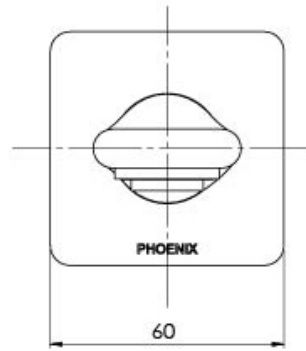

TEEL

TEEL WALL BATH OUTLET 200MM

SPECIFICATIONS

AVAILABLE IN

118-7620-00
Chrome

118-7620-40
Brushed Nickel

118-7620-30
Gun Metal

118-7620-31
Brushed Carbon

Please visit <https://www.phoenixtapware.com.au/warranty> to view the full warranty

While we aim to ensure the specifications shown are correct at time of printing, Phoenix Tapware reserves the right to make modifications without prior notice. Always use the physical product measurements for mark-ups and roughing-in as the line drawing shown may differ from the actual product over time. All measurements are shown in millimetres. Colours may vary from image shown.