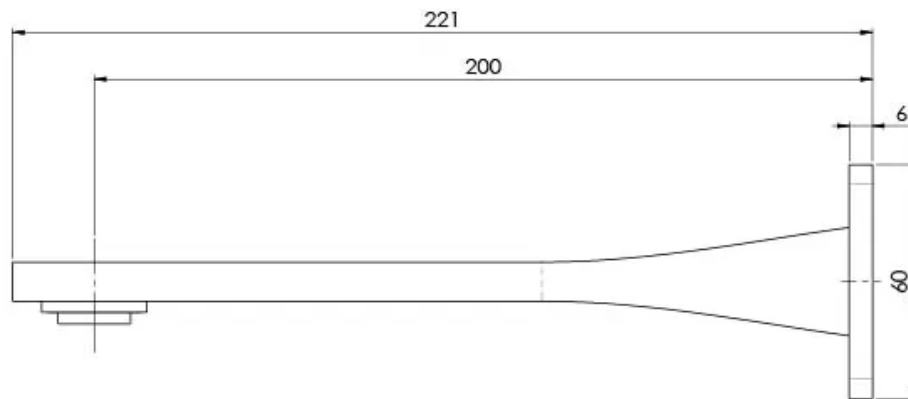

TEEL

TEEL WALL BASIN OUTLET 200MM

SPECIFICATIONS

AVAILABLE IN

118-7610-00
Chrome

118-7610-40
Brushed Nickel

118-7610-31
Brushed Carbon

118-7610-10
Matte Black

Please visit <https://www.phoenixtapware.com.au/warranty> to view the full warranty

While we aim to ensure the specifications shown are correct at time of printing, Phoenix Tapware reserves the right to make modifications without prior notice. Always use the physical product measurements for mark-ups and roughing-in as the line drawing shown may differ from the actual product over time. All measurements are shown in millimetres. Colours may vary from image shown.