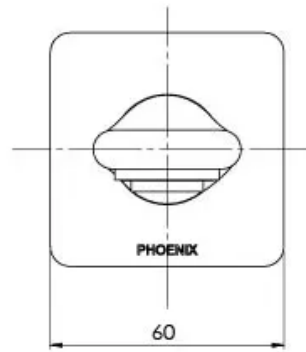

TEEL

TEEL WALL BASIN OUTLET 200MM

SPECIFICATIONS

AVAILABLE IN

118-7610-00
Chrome

118-7610-40
Brushed Nickel

118-7610-31
Brushed Carbon

118-7610-10
Matte Black

Please visit <https://www.phoenixtapware.com.au/warranty> to view the full warranty

While we aim to ensure the specifications shown are correct at time of printing, Phoenix Tapware reserves the right to make modifications without prior notice. Always use the physical product measurements for mark-ups and roughing-in as the line drawing shown may differ from the actual product over time. All measurements are shown in millimetres. Colours may vary from image shown.