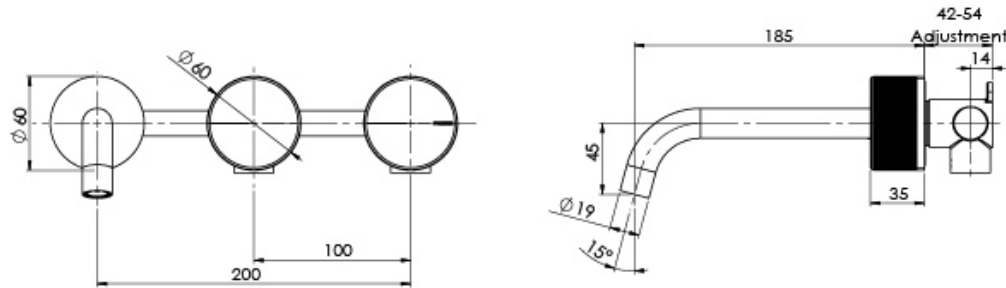

# AXIA

AXIA WALL BASIN / BATH CURVED OUTLET HOSTESS SET 180MM

## SPECIFICATIONS

Please visit <https://www.phoenixtapware.com.au/warranty> to view the full warranty

While we aim to ensure the specifications shown are correct at time of printing, Phoenix Tapware reserves the right to make modifications without prior notice. Always use the physical product measurements for mark-ups and roughing-in as the line drawing shown may differ from the actual product over time. All measurements are shown in millimetres. Colours may vary from image shown.