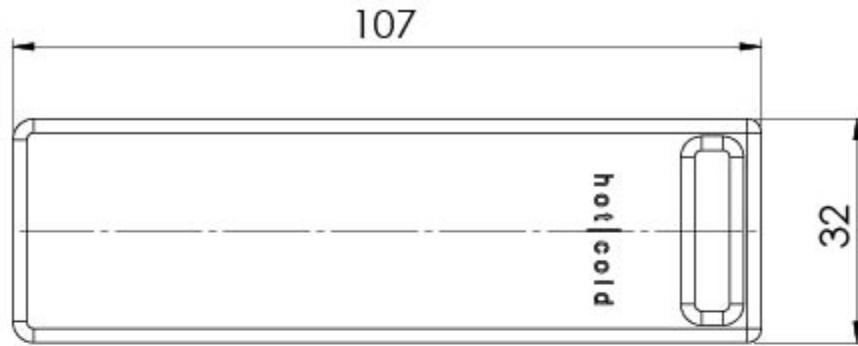

ZIMI

ZIMI SINK MIXER HANDLE ONLY

SPECIFICATIONS

AVAILABLE IN

116-9003-00
Chrome

116-9003-40
Brushed Nickel

116-9003-10
Matte Black

116-9003-81
Cool Grey

116-9003-80
Matte White

116-9003-82
Oatmeal

116-9003-83
Blush Pink

116-9003-84
Sage Green

116-9003-85
Powder Blue

INFORMATION

MAINTENANCE AND CARE:

- All surfaces should be cleaned with mild liquid detergent or soap and water.
- Do not use cream cleaners or citrus based cleaning products, as they are abrasive.
- Use of unsuitable cleaning agents may damage the surface.
- Any damage caused in this way will not be covered by warranty.

Please visit <https://www.phoenixtapware.com.au/warranty> to view the full warranty

While we aim to ensure the specifications shown are correct at time of printing, Phoenix Tapware reserves the right to make modifications without prior notice. Always use the physical product measurements for mark-ups and roughing-in as the line drawing shown may differ from the actual product over time. All measurements are shown in millimetres. Colours may vary from image shown.

Ph: +61 3 9780 4200
15/12/2023
phoenixtapware.com.au