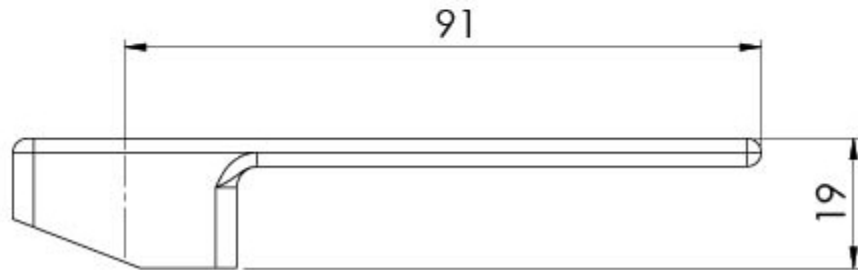

ZIMI

ZIMI SINK MIXER HANDLE ONLY

SPECIFICATIONS

AVAILABLE IN

116-9003-00
Chrome

116-9003-40
Brushed Nickel

116-9003-10
Matte Black

116-9003-81
Cool Grey

116-9003-80
Matte White

116-9003-82
Oatmeal

116-9003-83
Blush Pink

116-9003-84
Sage Green

116-9003-85
Powder Blue

INFORMATION

MAINTENANCE AND CARE:

- All surfaces should be cleaned with mild liquid detergent or soap and water.
- Do not use cream cleaners or citrus based cleaning products, as they are abrasive.
- Use of unsuitable cleaning agents may damage the surface.
- Any damage caused in this way will not be covered by warranty.

Please visit <https://www.phoenixtapware.com.au/warranty> to view the full warranty

While we aim to ensure the specifications shown are correct at time of printing, Phoenix Tapware reserves the right to make modifications without prior notice. Always use the physical product measurements for mark-ups and roughing-in as the line drawing shown may differ from the actual product over time. All measurements are shown in millimetres. Colours may vary from image shown.

Ph: +61 3 9780 4200
15/12/2023
phoenixtapware.com.au