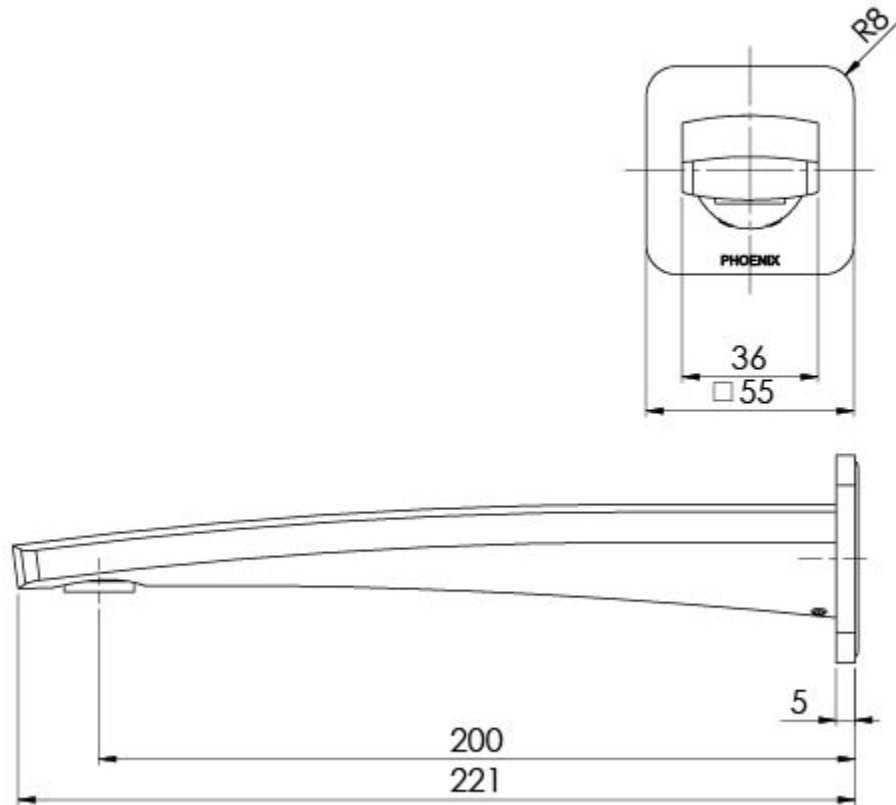

MEKKO

MEKKO WALL BATH OUTLET 200MM

SPECIFICATIONS

AVAILABLE IN

115-7620-00
Chrome

115-7620-40
Brushed Nickel

115-7620-30
Gun Metal

115-7620-31
Brushed Carbon

Please visit <https://www.phoenixtapware.com.au/warranty> to view the full warranty

While we aim to ensure the specifications shown are correct at time of printing, Phoenix Tapware reserves the right to make modifications without prior notice. Always use the physical product measurements for mark-ups and roughing-in as the line drawing shown may differ from the actual product over time. All measurements are shown in millimetres. Colours may vary from image shown.