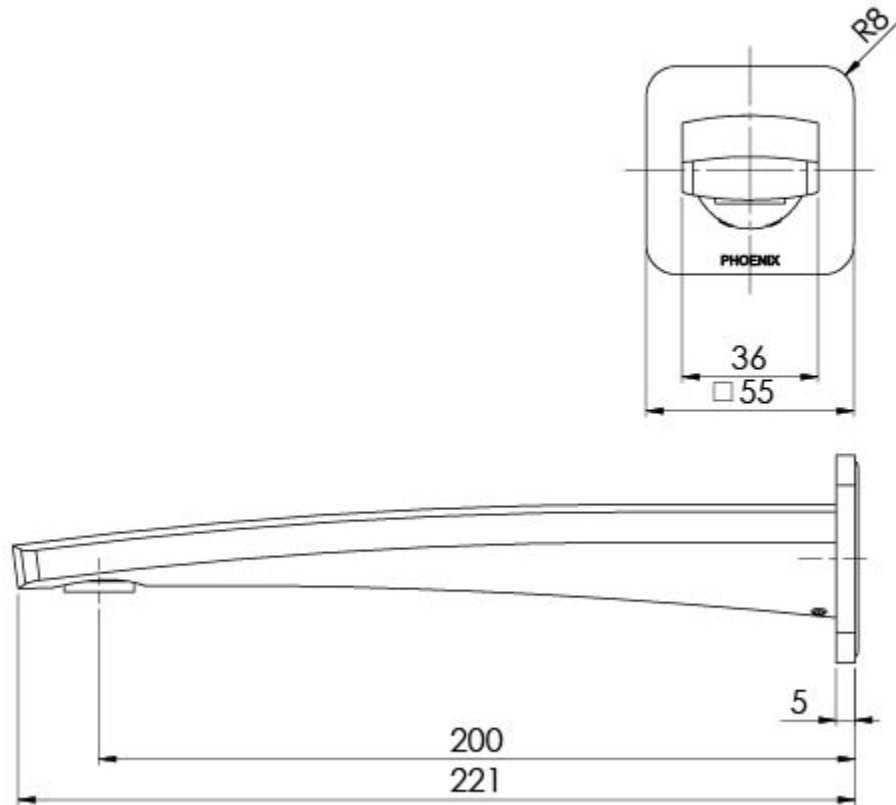

MEKKO

MEKKO WALL BASIN OUTLET 200MM

SPECIFICATIONS

AVAILABLE IN

115-7610-00
Chrome

115-7610-40
Brushed Nickel

115-7610-30
Gun Metal

115-7610-31
Brushed Carbon

Please visit <https://www.phoenixtapware.com.au/warranty> to view the full warranty

While we aim to ensure the specifications shown are correct at time of printing, Phoenix Tapware reserves the right to make modifications without prior notice. Always use the physical product measurements for mark-ups and roughing-in as the line drawing shown may differ from the actual product over time. All measurements are shown in millimetres. Colours may vary from image shown.