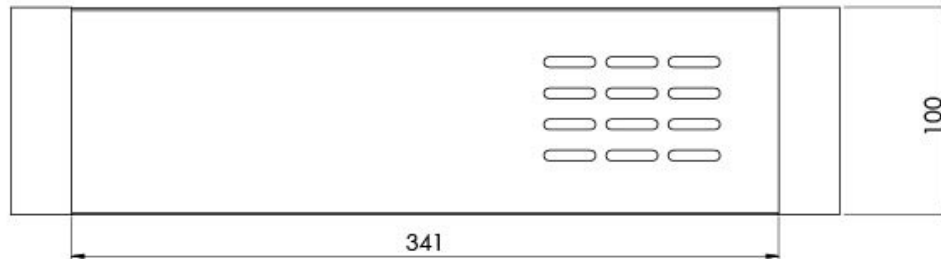

VIVID SLIMLINE

VIVID SLIMLINE METAL SHELF

SPECIFICATIONS

AVAILABLE IN

111-8600-00
Chrome

111-8600-40
Brushed Nickel

111-8600-31
Brushed Carbon

111-8600-10
Matte Black

Please visit <https://www.phoenixtapware.com.au/warranty> to view the full warranty

While we aim to ensure the specifications shown are correct at time of printing, Phoenix Tapware reserves the right to make modifications without prior notice. Always use the physical product measurements for mark-ups and roughing-in as the line drawing shown may differ from the actual product over time. All measurements are shown in millimetres. Colours may vary from image shown.