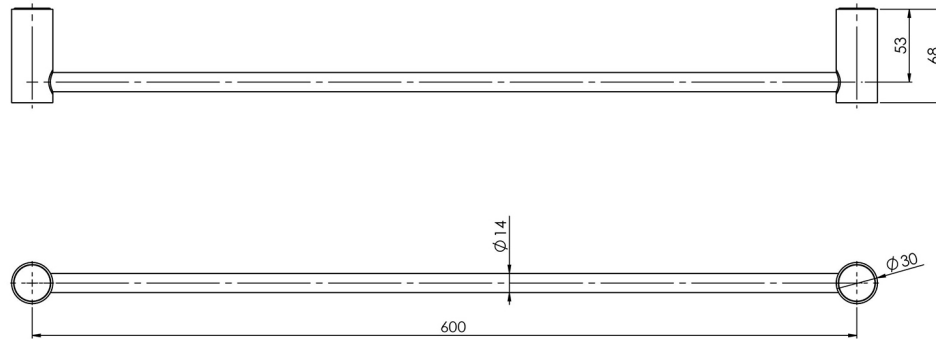

VIVID SLIMLINE

VIVID SLIMLINE SINGLE TOWEL RAIL 600MM

SPECIFICATIONS

AVAILABLE IN

111-8010-00
Chrome

111-8010-40
Brushed Nickel

111-8010-31
Brushed Carbon

111-8010-10
Matte Black

Please visit <https://www.phoenixtapware.com.au/warranty> to view the full warranty

While we aim to ensure the specifications shown are correct at time of printing, Phoenix Tapware reserves the right to make modifications without prior notice. Always use the physical product measurements for mark-ups and roughing-in as the line drawing shown may differ from the actual product over time. All measurements are shown in millimetres. Colours may vary from image shown.