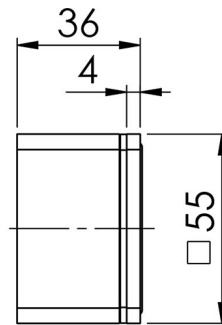

ALIA

ALIA WALL TOP ASSEMBLIES

SPECIFICATIONS

AVAILABLE IN

110-0600-00
Chrome

110-0600-40
Brushed Nickel

110-0600-12
Brushed Gold

INFORMATION

Please visit <https://www.phoenixtapware.com.au/warranty> to view the full warranty

While we aim to ensure the specifications shown are correct at time of printing, Phoenix Tapware reserves the right to make modifications without prior notice. Always use the physical product measurements for mark-ups and roughing-in as the line drawing shown may differ from the actual product over time. All measurements are shown in millimetres. Colours may vary from image shown.