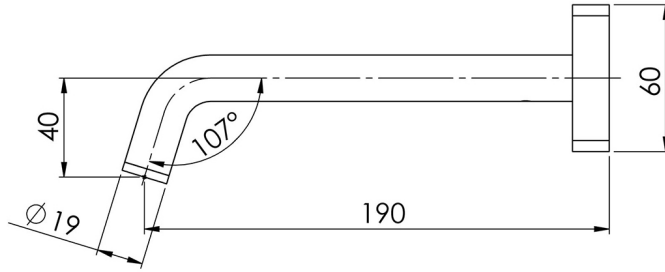

TOI

TOI WALL BATH OUTLET 180MM

SPECIFICATIONS

AVAILABLE IN

108-7620-00
Chrome

108-7620-10
Matte Black

108-7620-72
Matte Black / Brushed Rose Gold

INFORMATION

Please visit <https://www.phoenixtapware.com.au/warranty> to view the full warranty

While we aim to ensure the specifications shown are correct at time of printing, Phoenix Tapware reserves the right to make modifications without prior notice. Always use the physical product measurements for mark-ups and roughing-in as the line drawing shown may differ from the actual product over time. All measurements are shown in millimetres. Colours may vary from image shown.