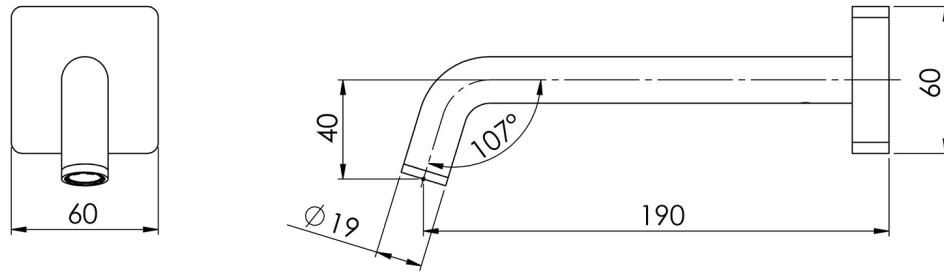

TOI

TOI WALL BASIN OUTLET 180MM

SPECIFICATIONS

AVAILABLE IN

108-7610-00
Chrome

108-7610-10
Matte Black

108-7610-72
Matte Black / Brushed Rose Gold

INFORMATION

Please visit <https://www.phoenixtapware.com.au/warranty> to view the full warranty

While we aim to ensure the specifications shown are correct at time of printing, Phoenix Tapware reserves the right to make modifications without prior notice. Always use the physical product measurements for mark-ups and roughing-in as the line drawing shown may differ from the actual product over time. All measurements are shown in millimetres. Colours may vary from image shown.