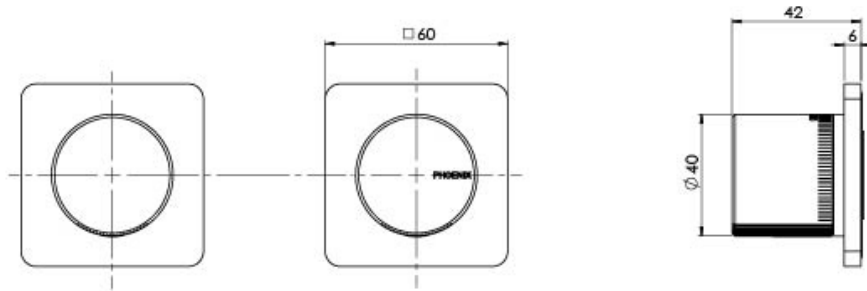

TOI

TOI WALL TOP ASSEMBLIES EXTENDED 15MM

SPECIFICATIONS

AVAILABLE IN

108-0670-00
Chrome

108-0670-60
Chrome / Matte Black

108-0670-10
Matte Black

108-0670-72
Matte Black / Brushed Rose Gold

INFORMATION

Temperature Rating
1 - 75°C

Pressure Rating
150 - 500kPa

MAINTENANCE AND CARE:

- All surfaces should be cleaned with mild liquid detergent or soap and water.
- Do not use cream cleaners or citrus based cleaning products, as they are abrasive.
- Use of unsuitable cleaning agents may damage the surface.
- Any damage caused in this way will not be covered by warranty.

Please visit <https://www.phoenixtapware.com.au/warranty> to view the full warranty

While we aim to ensure the specifications shown are correct at time of printing, Phoenix Tapware reserves the right to make modifications without prior notice. Always use the physical product measurements for mark-ups and roughing-in as the line drawing shown may differ from the actual product over time. All measurements are shown in millimetres. Colours may vary from image shown.

Ph: +61 3 9780 4200
03/01/2024
phoenixtapware.com.au